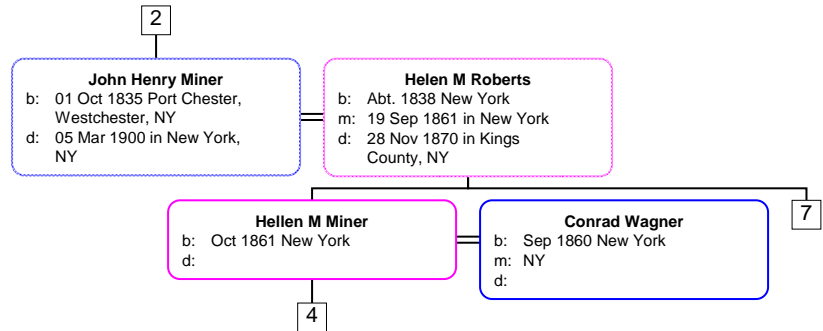

Descendants of Ezra Fountain Miner

Children

Children

Grandchildren

Grandchildren

Great-Grandchildren

Grandchildren

Great-Grandchildren

Grandchildren

Great-Grandchildren

Children

Grandchildren

Great-Grandchildren

22

Children

Grandchildren

Phoebe Melisa Miner
b: 10 Nov 1840 Port Chester,
Westchester, NY
d: 19 May 1922 in Mamaroneck,
Westchester, NY

Samuel Douglass
b: 06 Apr 1841 Belfast, Ireland
m: 1864
d: 21 May 1909 in Mamaroneck,
Westchester, NY