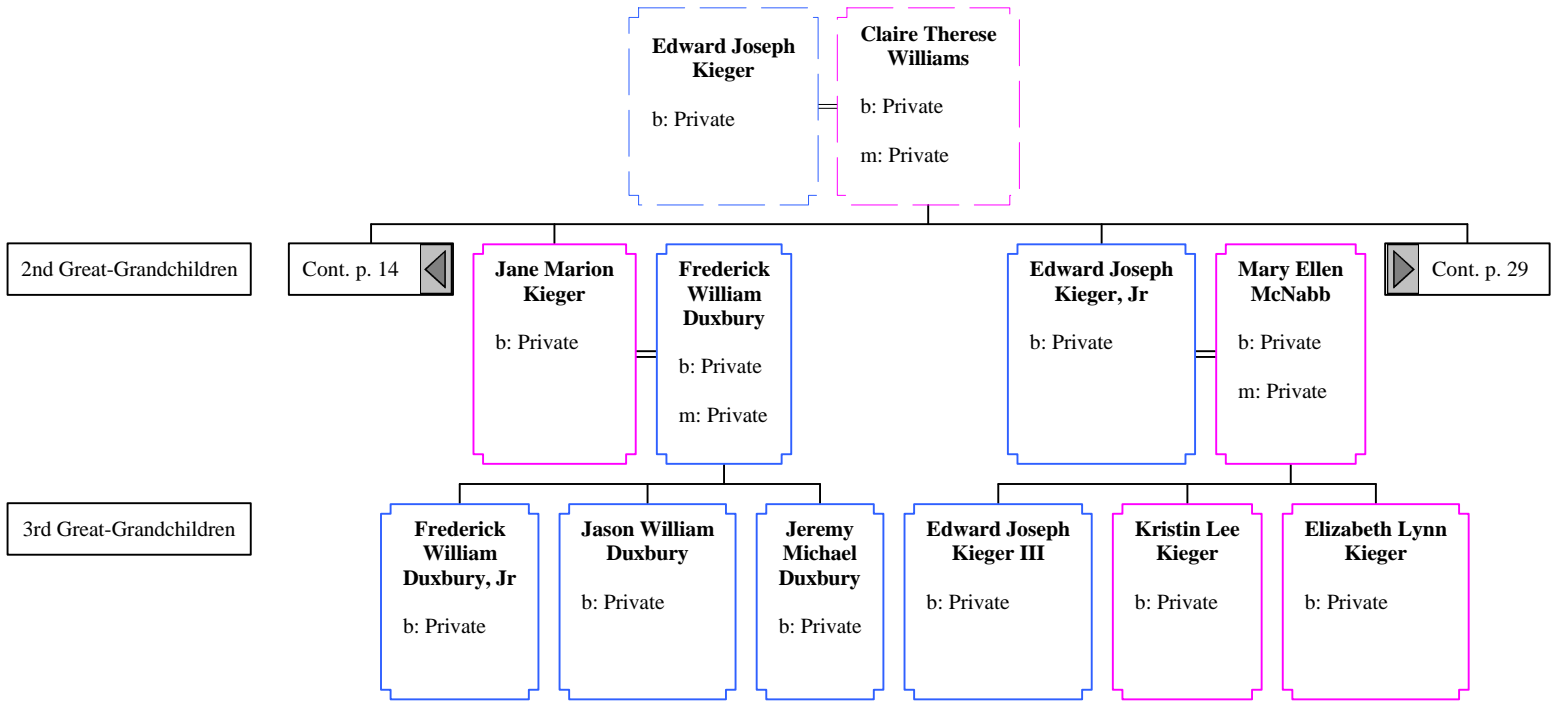

Descendants of Francois Beaulieu (20 of 32)