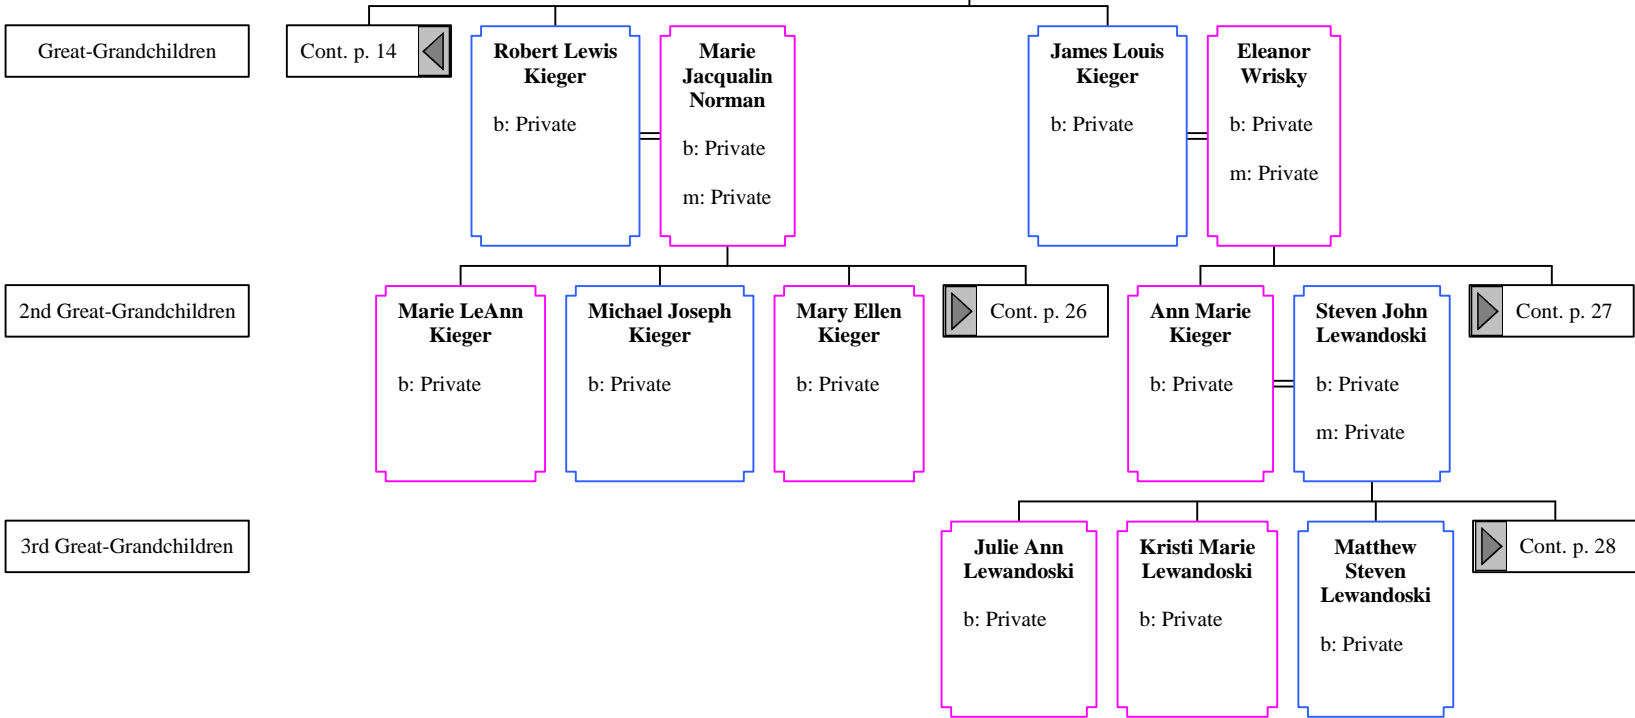

Descendants of Francois Beaulieu (19 of 32)

Hazel Marie Beaulieu b: 18 Feb 1892 Rice Lake, MN d: 25 Feb 1965 St. Paul, Ramsey, MN	Louis Charles Kieger b: 05 Sep 1889 St. Paul, Ramsey, MN m: Unknown Unknown d: 01 Dec 1971 St. Paul, Ramsey, MN