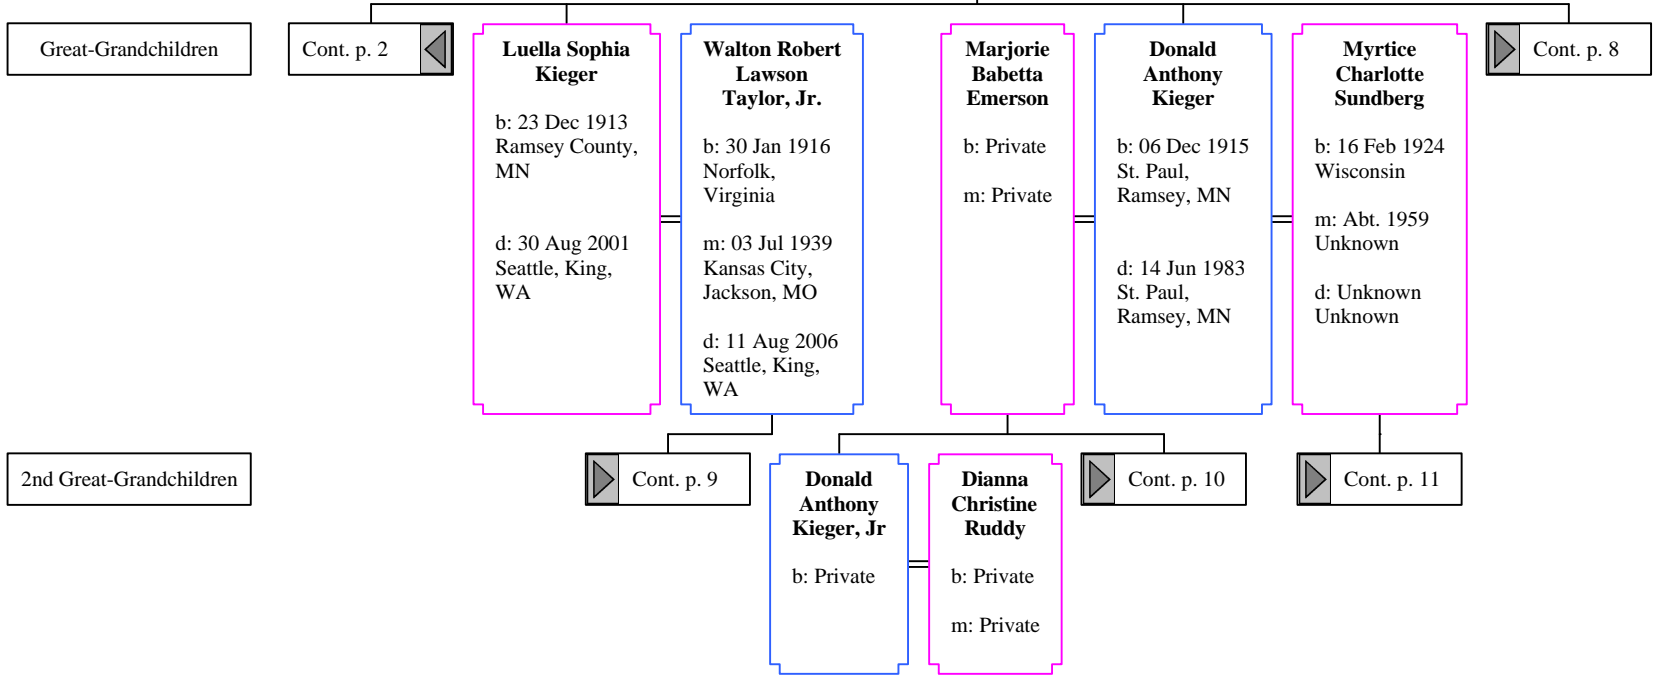

Hazel Marie Beaulieu
b: 18 Feb 1892
Rice Lake, MN
d: 25 Feb 1965
St. Paul,
Ramsey, MN

Louis Charles Kieger
b: 05 Sep 1889
St. Paul,
Ramsey, MN
m: Unknown
Unknown
d: 01 Dec 1971
St. Paul,
Ramsey, MN

Alice Marie Beaulieu
b: Jul 1893
Wisconsin
d: 1948
Indianapolis,
Indiana

Great-Grandchildren

Dorothy Marie Kieger
b: 28 Dec 1912
Ramsey County,
MN
d: Unknown

Cont. p. 4

Descendants of Francois Beaulieu (3 of 32)

<p>Henry Paul (Leopold) Beaulieu b: 14 May 1882 Rice Lake, Barron, WI d: 17 Jul 1964 Spokane, Spokane, WA</p>	<p>Josephine Catherine Anderson b: 21 Mar 1892 Moorhead, Clay, MN m: 21 Sep 1909 Sandpoint, Bonner, ID d: 08 Jun 1970 Spokane, Spokane, WA</p>
--	---

Descendants of Francois Beaulieu (4 of 32)

<p>Hazel Marie Beaulieu b: 18 Feb 1892 Rice Lake, MN d: 25 Feb 1965 St. Paul, Ramsey, MN</p>	<p>Louis Charles Kieger b: 05 Sep 1889 St. Paul, Ramsey, MN m: Unknown Unknown d: 01 Dec 1971 St. Paul, Ramsey, MN</p>
--	---