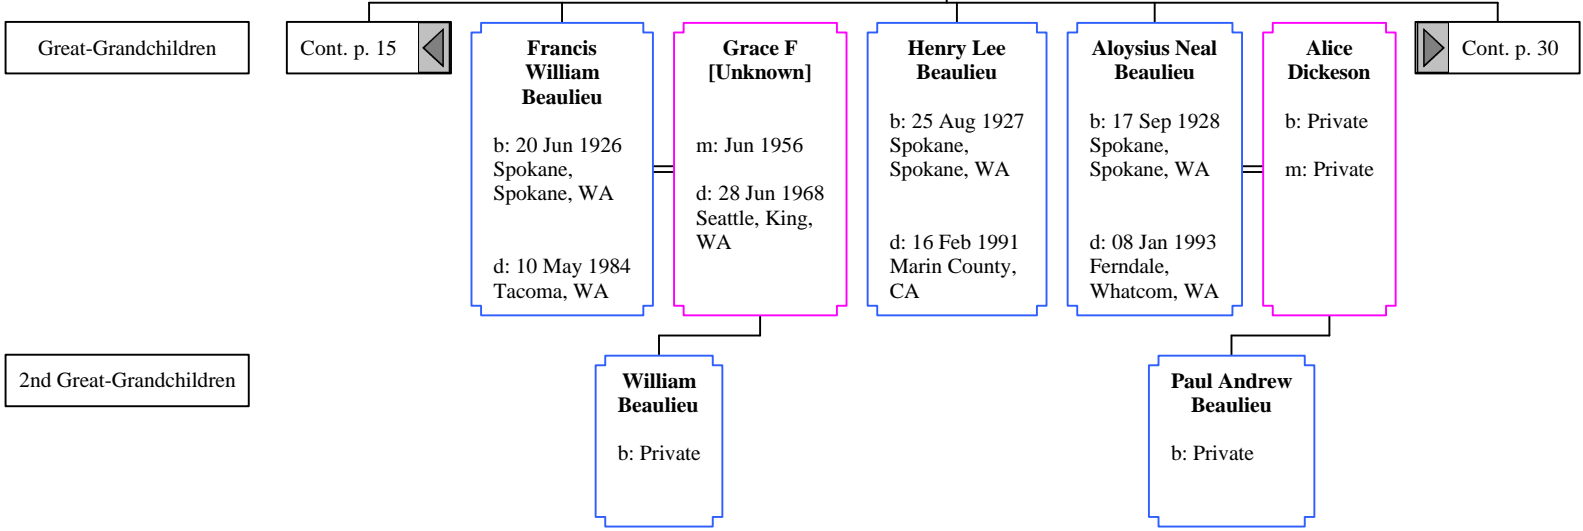

Descendants of Francois Beaulieu (24 of 32)

**Henry Paul
(Leopold)
Beaulieu**
b: 14 May 1882
Rice Lake,
Barron, WI
d: 17 Jul 1964
Spokane,
Spokane, WA

**Josephine
Catherine
Anderson**
b: 21 Mar 1892
Moorhead, Clay,
MN
m: 21 Sep 1909
Sandpoint,
Bonner, ID
d: 08 Jun 1970
Spokane,
Spokane, WA