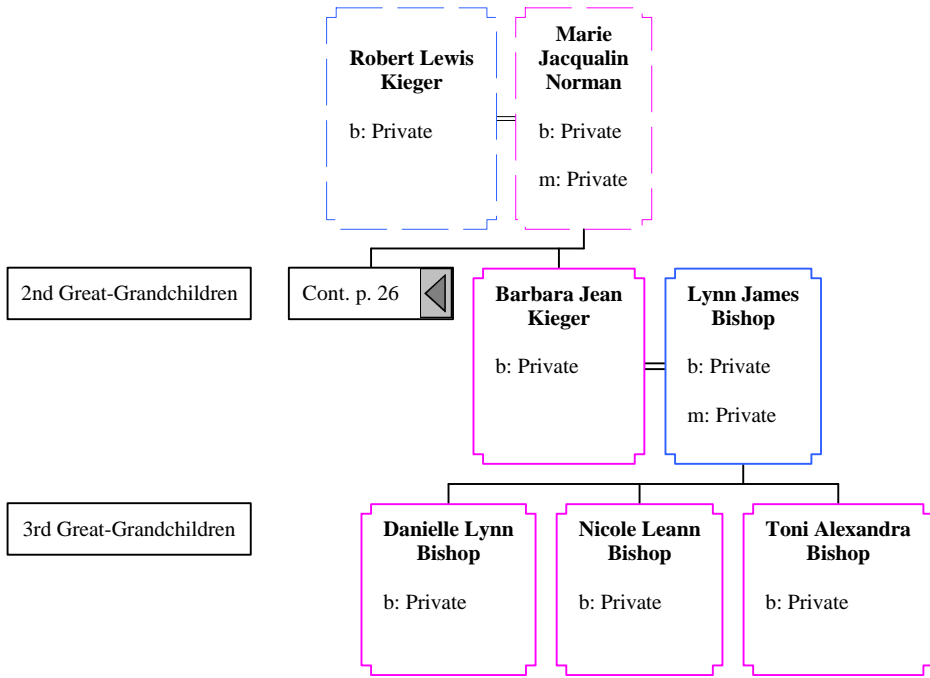

Descendants of Francois Beaulieu (31 of 32)