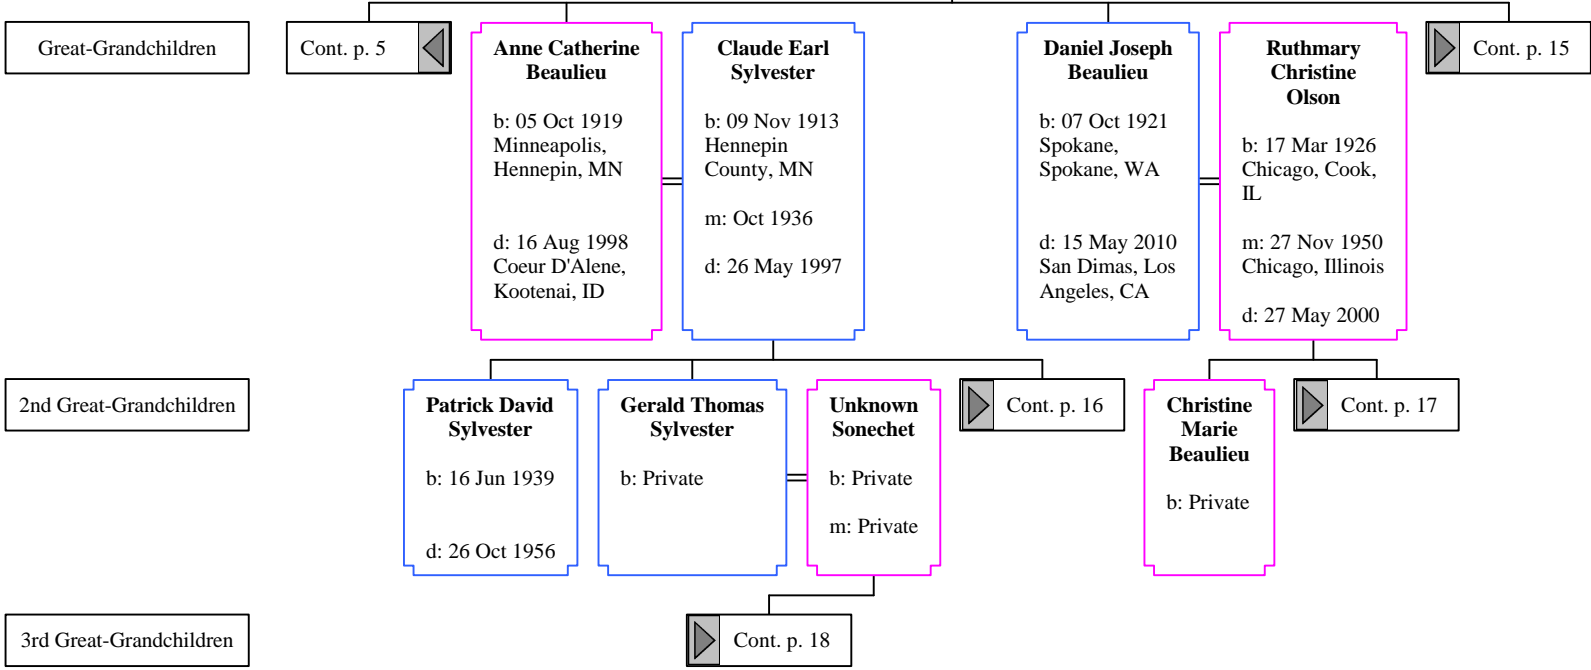

**Donald
Anthony
Kieger**
b: 06 Dec 1915
St. Paul,
Ramsey, MN
d: 14 Jun 1983
St. Paul,
Ramsey, MN

**Marjorie
Babetta
Emerson**
b: Private
m: Private

2nd Great-Grandchildren

Cont. p. 4 ◀

**Dianna Marie
Kieger**
b: Private

**Kathleen
Marjorie
Kieger**
b: Private

Descendants of Francois Beaulieu (11 of 32)

2nd Great-Grandchildren

Cont. p. 4 ◀

3rd Great-Grandchildren

Descendants of Francois Beaulieu (12 of 32)

<p>Henry Paul (Leopold) Beaulieu</p> <p>b: 14 May 1882 Rice Lake, Barron, WI</p> <p>d: 17 Jul 1964 Spokane, Spokane, WA</p>	<p>Josephine Catherine Anderson</p> <p>b: 21 Mar 1892 Moorhead, Clay, MN</p> <p>m: 21 Sep 1909 Sandpoint, Bonner, ID</p> <p>d: 08 Jun 1970 Spokane, Spokane, WA</p>
--	--

Descendants of Francois Beaulieu (13 of 32)

**Marian Cecilia
Beaulieu**

b: 20 Jun 1918
Minneapolis,
Hennepin, MN

d: 14 Nov 1971
Walla Walla
County, WA

**Anson
McDirmid**

b: 28 Jul 1916

m: 22 Apr 1946

d: 20 Aug 1998