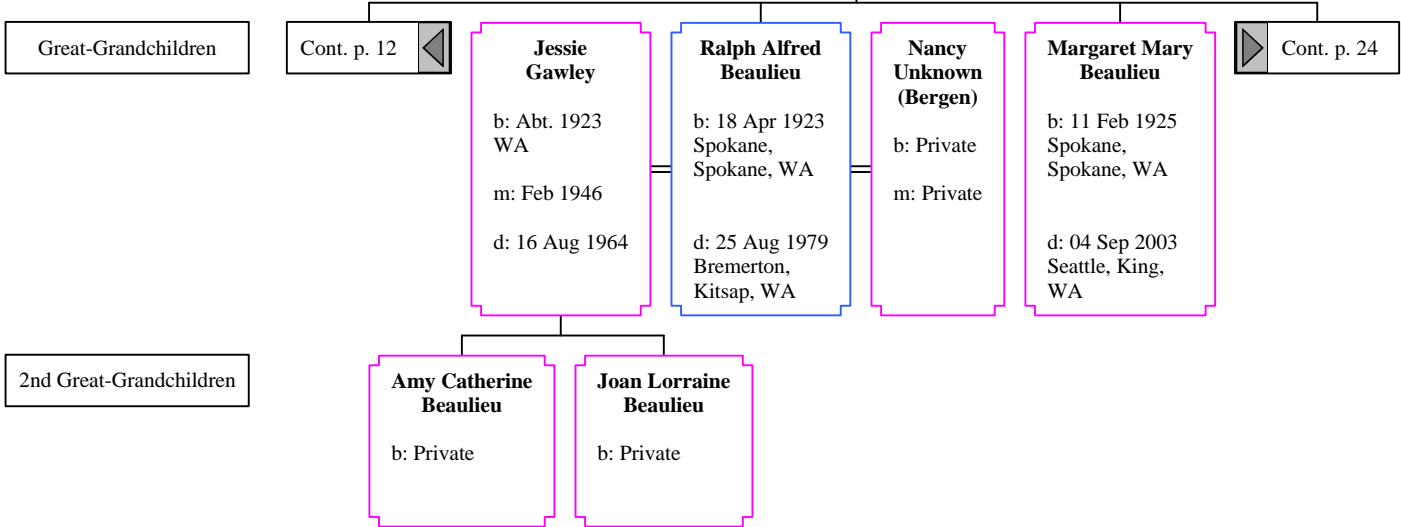

Descendants of Francois Beaulieu (15 of 32)

Henry Paul (Leopold) Beaulieu b: 14 May 1882 Rice Lake, Barron, WI d: 17 Jul 1964 Spokane, Spokane, WA	Josephine Catherine Anderson b: 21 Mar 1892 Moorhead, Clay, MN m: 21 Sep 1909 Sandpoint, Bonner, ID d: 08 Jun 1970 Spokane, Spokane, WA