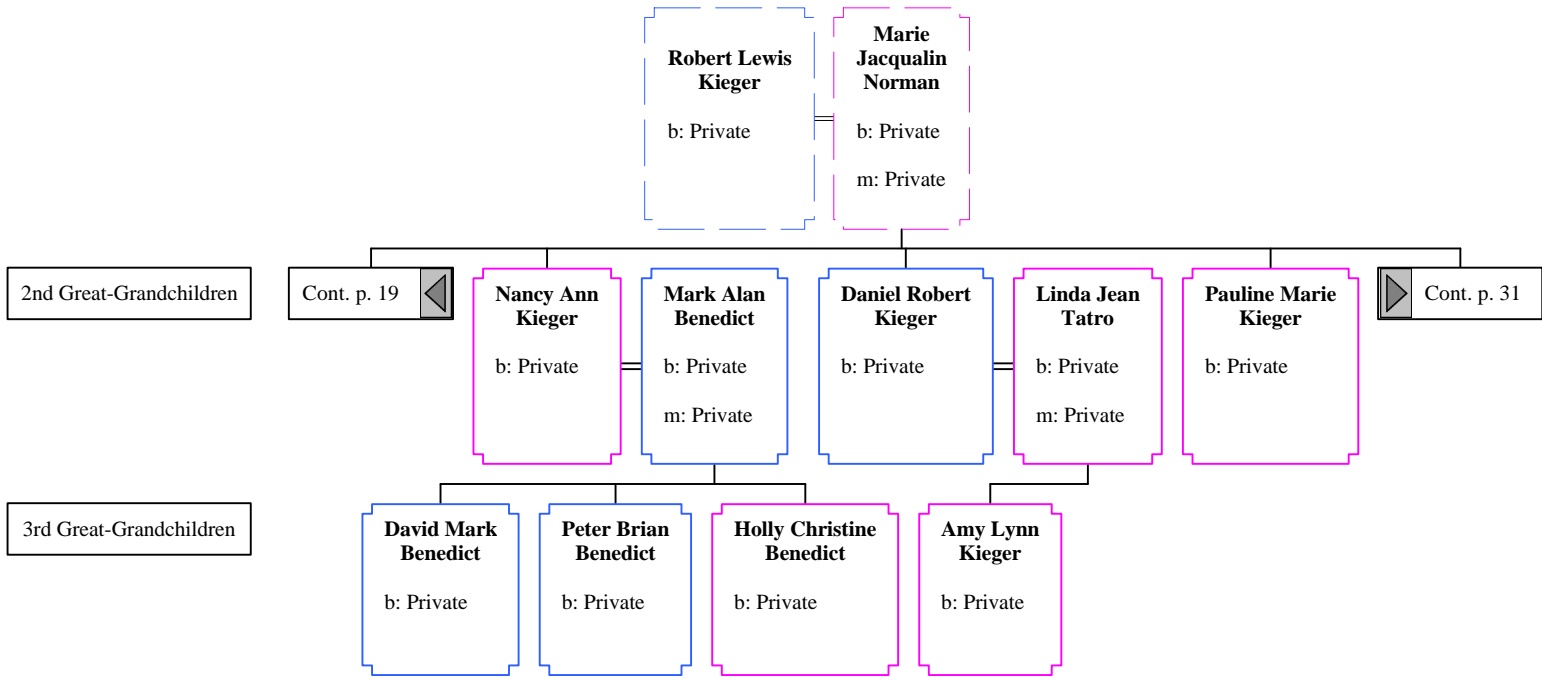

Descendants of Francois Beaulieu (26 of 32)