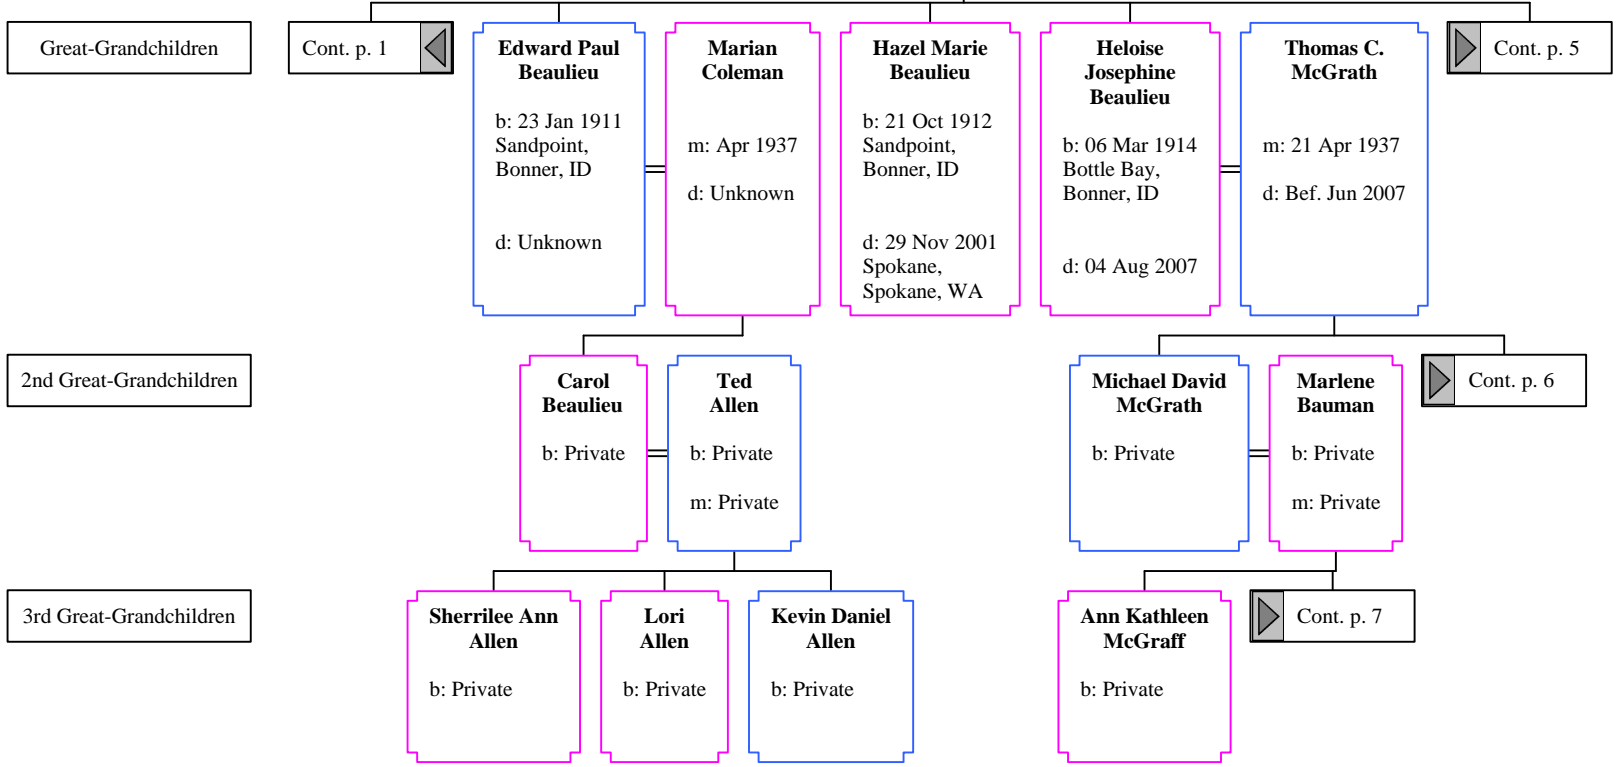

Descendants of Francois Beaulieu (3 of 32)

Henry Paul (Leopold) Beaulieu b: 14 May 1882 Rice Lake, Barron, WI d: 17 Jul 1964 Spokane, Spokane, WA	Josephine Catherine Anderson b: 21 Mar 1892 Moorhead, Clay, MN m: 21 Sep 1909 Sandpoint, Bonner, ID d: 08 Jun 1970 Spokane, Spokane, WA