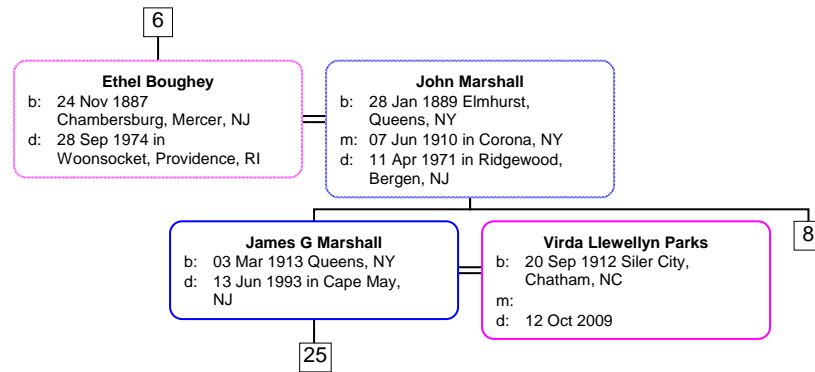

Nathaniel Boughey
b: 13 Oct 1886
Chambersburg, Mercer, NJ
d: Jun 1964

Ellen E Ericsson
b: Jan 1887 New York
m: Abt. 1909
d:

Great-Grandchildren

3

Helen Elizabeth Boughey
b: 30 Aug 1914 New York
d: 30 Dec 2002 in Atwater,
Merced, CA

Paul Joseph Heising
b: 07 Nov 1910 Manhattan,
New York, NY
m:
d: 04 Sep 1968 in Ventura
County, CA

5

Grandchildren

Great-Grandchildren

Children

Grandchildren

Grandchildren

Great-Grandchildren

Grandchildren

Great-Grandchildren

Grandchildren

Great-Grandchildren

Children

John Frederick Boughey
b: 04 Nov 1860 Stoke-on-Trent, England
d: 20 Jan 1925 in Corona, Queens, NY

Elizabeth Martha Mountford
b: 19 Oct 1866 Hoboken, Hudson, New Jersey
m: 26 Nov 1885 in Hoboken, New Jersey
d: 21 Mar 1943 in Vineland, New Jersey