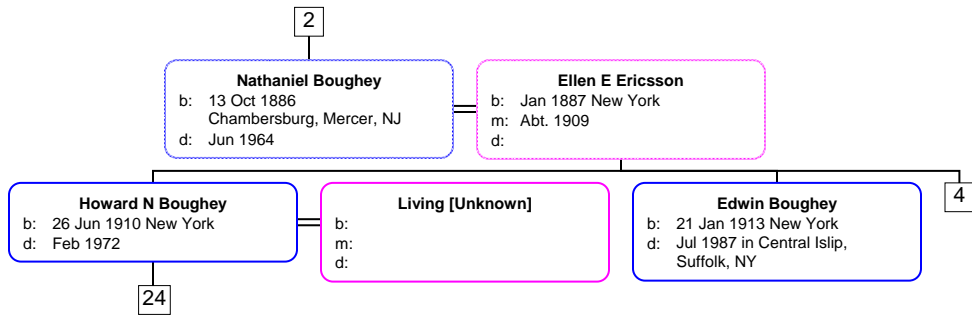

Descendants of James Boughey

Children

1

John Frederick Boughey
b: 04 Nov 1860 Stoke-on-Trent, England
d: 20 Jan 1925 in Corona, Queens, NY

Elizabeth Martha Mountford
b: 19 Oct 1866 Hoboken, Hudson, New Jersey
m: 26 Nov 1885 in Hoboken, New Jersey
d: 21 Mar 1943 in Vineland, New Jersey

Grandchildren

Nathaniel Boughey
b: 13 Oct 1886
Chambersburg, Mercer, NJ
d: Jun 1964

Ellen E Ericsson
b: Jan 1887 New York
m: Abt. 1909
d:

6

3

Grandchildren

Great-Grandchildren

Grandchildren

Nathaniel Boughey
b: 13 Oct 1886
Chambersburg, Mercer, NJ
d: Jun 1964

Ellen E Ericsson
b: Jan 1887 New York
m: Abt. 1909
d:

Great-Grandchildren

3

Helen Elizabeth Boughey
b: 30 Aug 1914 New York
d: 30 Dec 2002 in Atwater,
Merced, CA

Paul Joseph Heising
b: 07 Nov 1910 Manhattan,
New York, NY
m:
d: 04 Sep 1968 in Ventura
County, CA

5

Grandchildren

Great-Grandchildren

Children

Grandchildren

Grandchildren

Great-Grandchildren