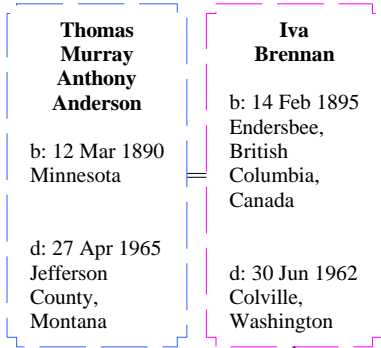

Descendants of John O'Brien (39 of 67)

3rd Great-Grandchildren

Cont. p. 23 ◀

Descendants of John O'Brien (40 of 67)

2nd Great-Grandchildren

Cont. p. 24 ◀

Descendants of John O'Brien (41 of 67)

Agnes Mathilda (Lottie) Anderson	Eric (Elmer) Hjalmer North
b: 15 Feb 1887 Moorehead, Clay, MN	b: 02 Dec 1879 Muskegon, Muskegon, MI
d: 04 May 1930 Sandpoint, Bonner, ID	d: 09 Oct 1949 Oregon City, Clackamas, OR