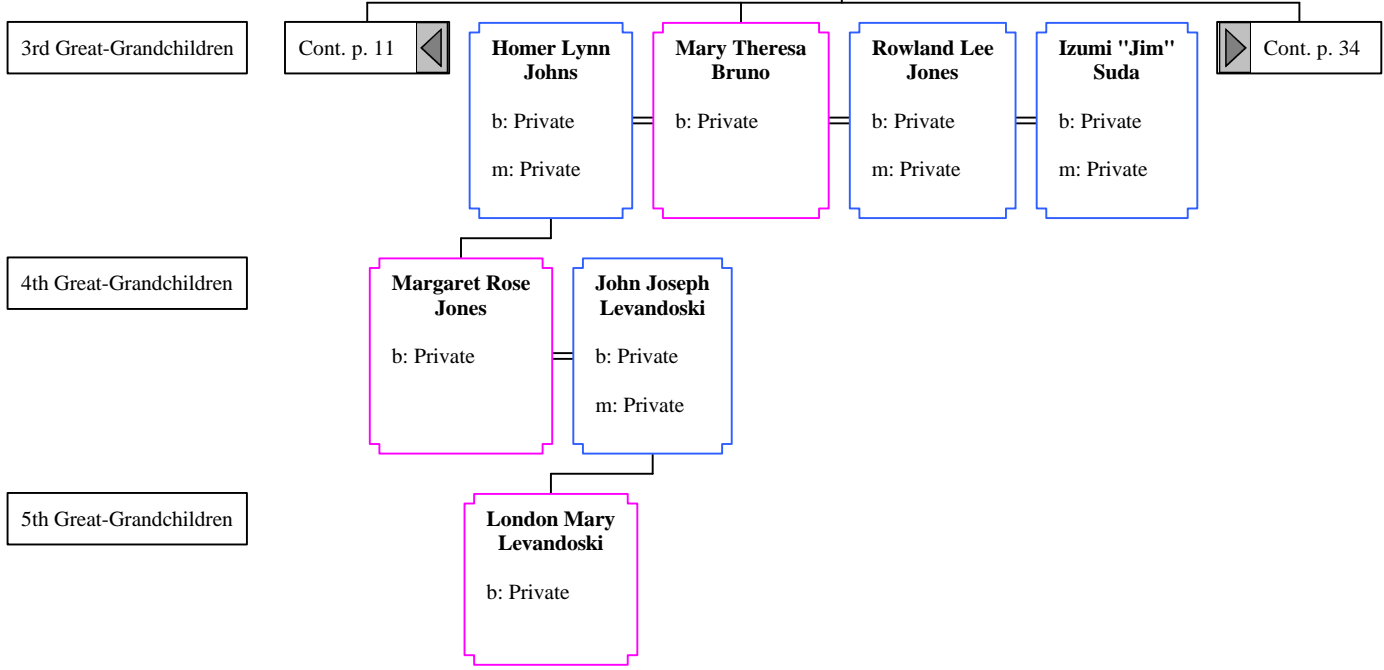

Anthony Joseph Bruno
b: 04 Oct 1913
Wilkes-Barre,
Luzerne, PA
m: 23 Jan 1947
Atlanta, Fulton,
GA
d: 02 Sep 1970
Placentia,
Orange, CA

Descendants of John O'Brien (21 of 67)

Barbara Jean Schmitz
b: Private