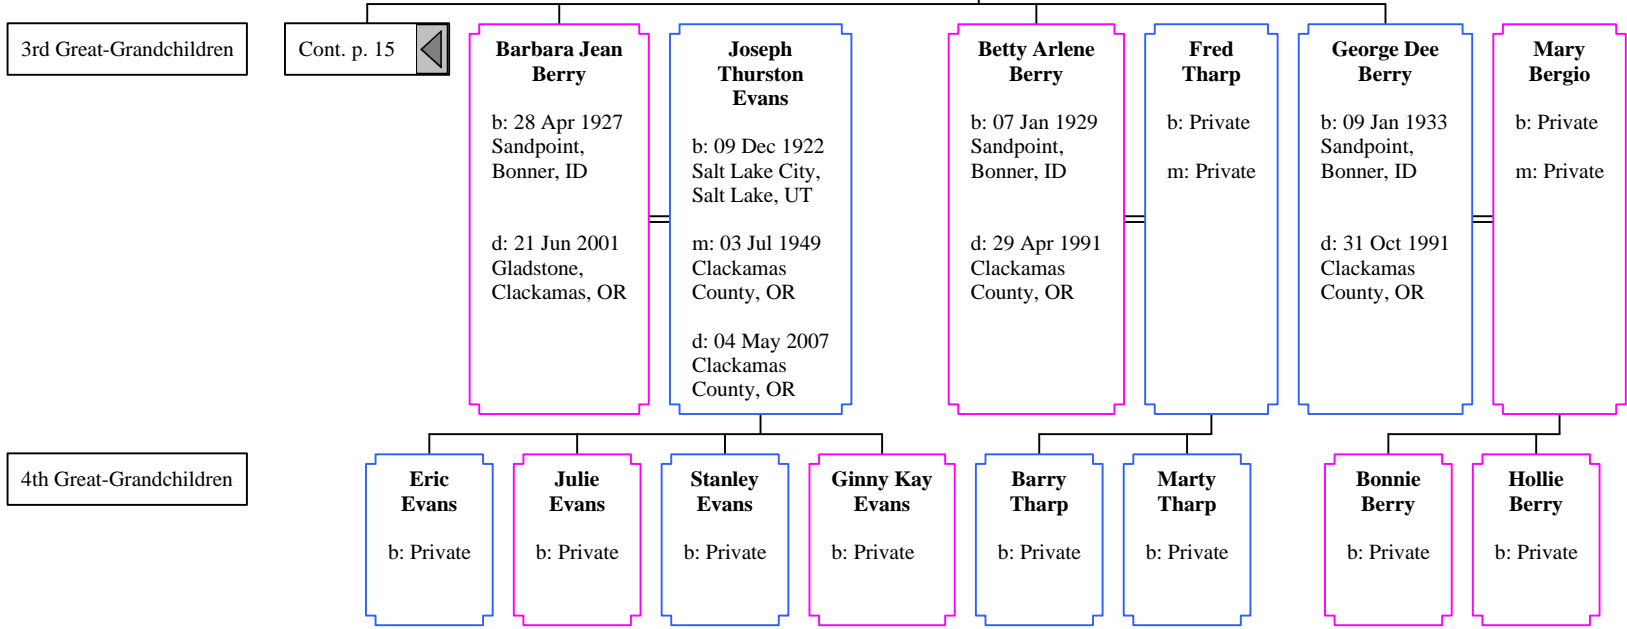

Descendants of John O'Brien (27 of 67)

**Opal Irene
Mary
North**
b: 01 Jun 1908
Coeur d'Alene,
Kootenai, ID
d: 23 Dec 2001
Clackamas
County, OR

**Charles Elmer
Berry**
b: 30 Dec 1903
Wyoming
m: 03 Jul 1926
Sandpoint,
Bonner, ID
d: 26 Apr 1988
Clackamas
County, OR

3rd Great-Grandchildren

Cont. p. 15

4th Great-Grandchildren