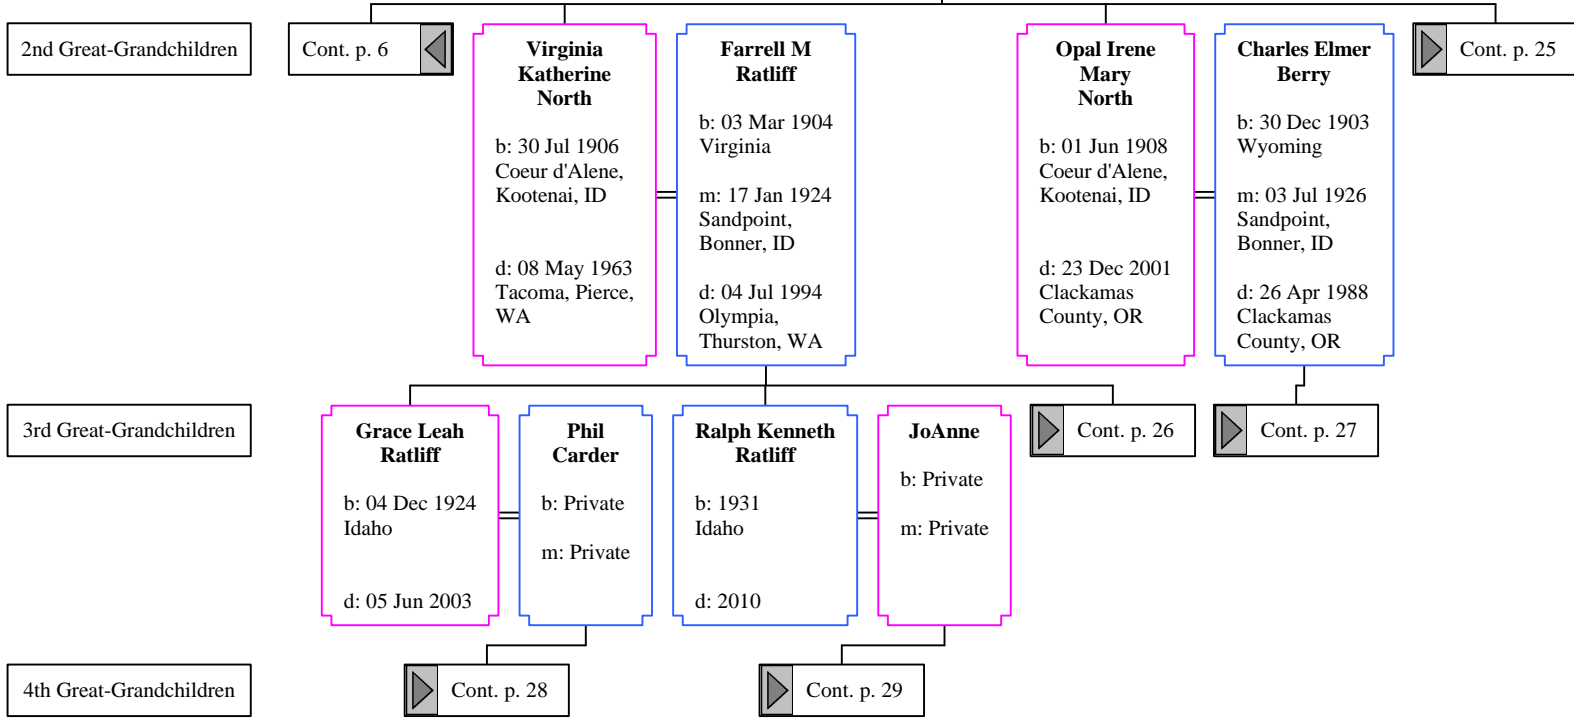

Descendants of John O'Brien (15 of 67)

Agnes Mathilda (Lottie) Anderson b: 15 Feb 1887 Moorehead, Clay, MN d: 04 May 1930 Sandpoint, Bonner, ID	Eric (Elmer) Hjalmer North b: 02 Dec 1879 Muskegon, Muskegon, MI d: 09 Oct 1949 Oregon City, Clackamas, OR