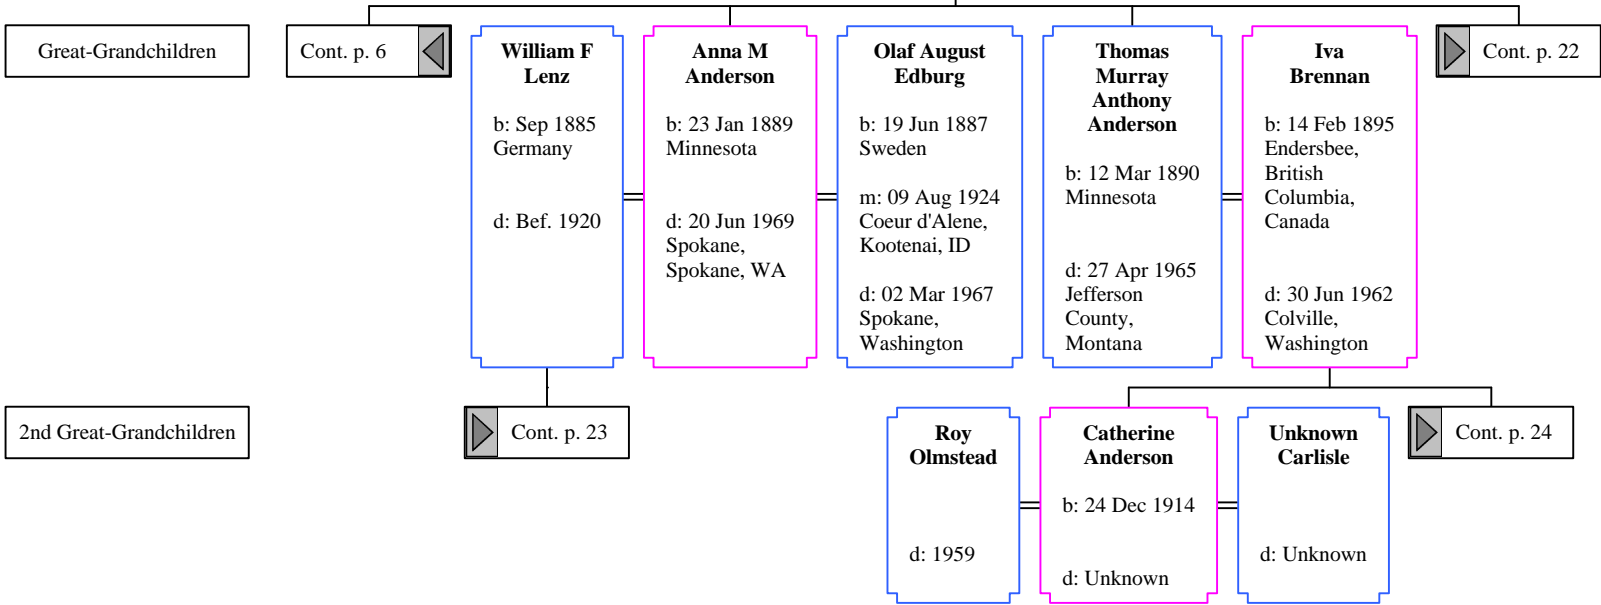

<p>Catherine (Cate) Leonard</p> <p>b: 07 Jun 1854 Milford, Worcester, MA</p> <p>d: 22 Aug 1923 Sandpoint, Bonner, ID</p>	<p>John Richard Anderson</p> <p>b: 26 Oct 1853 Quebec, Canada</p> <p>m: 24 Jul 1880 Polk County, MN</p> <p>d: 13 Dec 1921 Sandpoint, Bonner, ID</p>
---	--