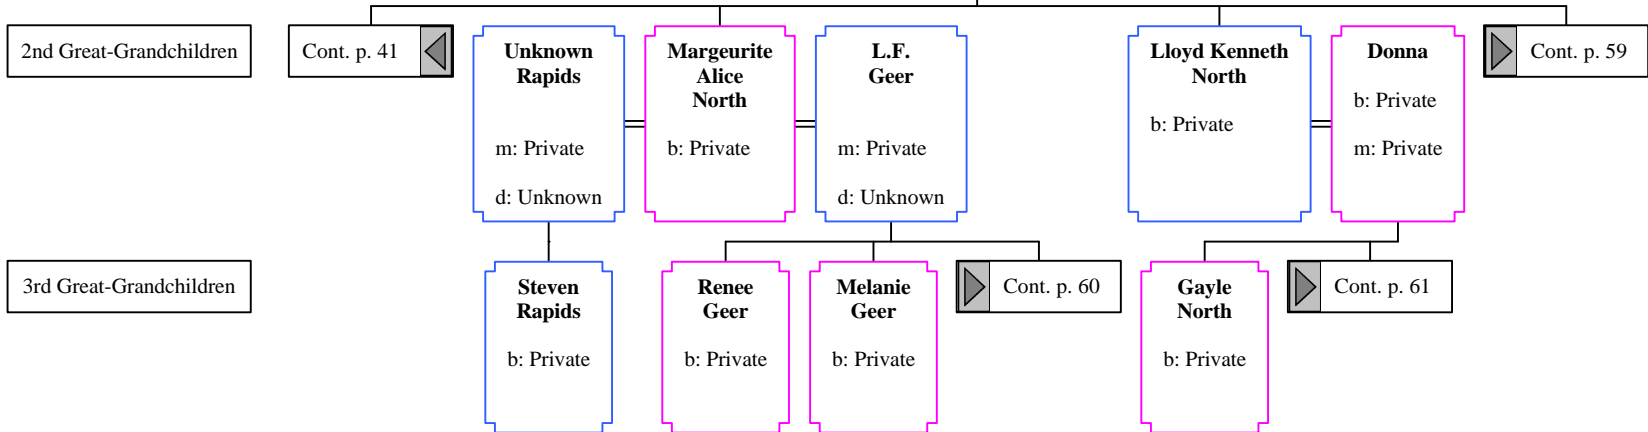

**Michael David
McGrath**
b: Private

**Marlene
Bauman**
b: Private
m: Private

4th Great-Grandchildren

Cont. p. 36

**Colleen
Margaret
McGrath**
b: Private

Descendants of John O'Brien (53 of 67)

Agnes Mathilda (Lottie) Anderson b: 15 Feb 1887 Moorehead, Clay, MN d: 04 May 1930 Sandpoint, Bonner, ID	Eric (Elmer) Hjalmer North b: 02 Dec 1879 Muskegon, Muskegon, MI d: 09 Oct 1949 Oregon City, Clackamas, OR
---	---