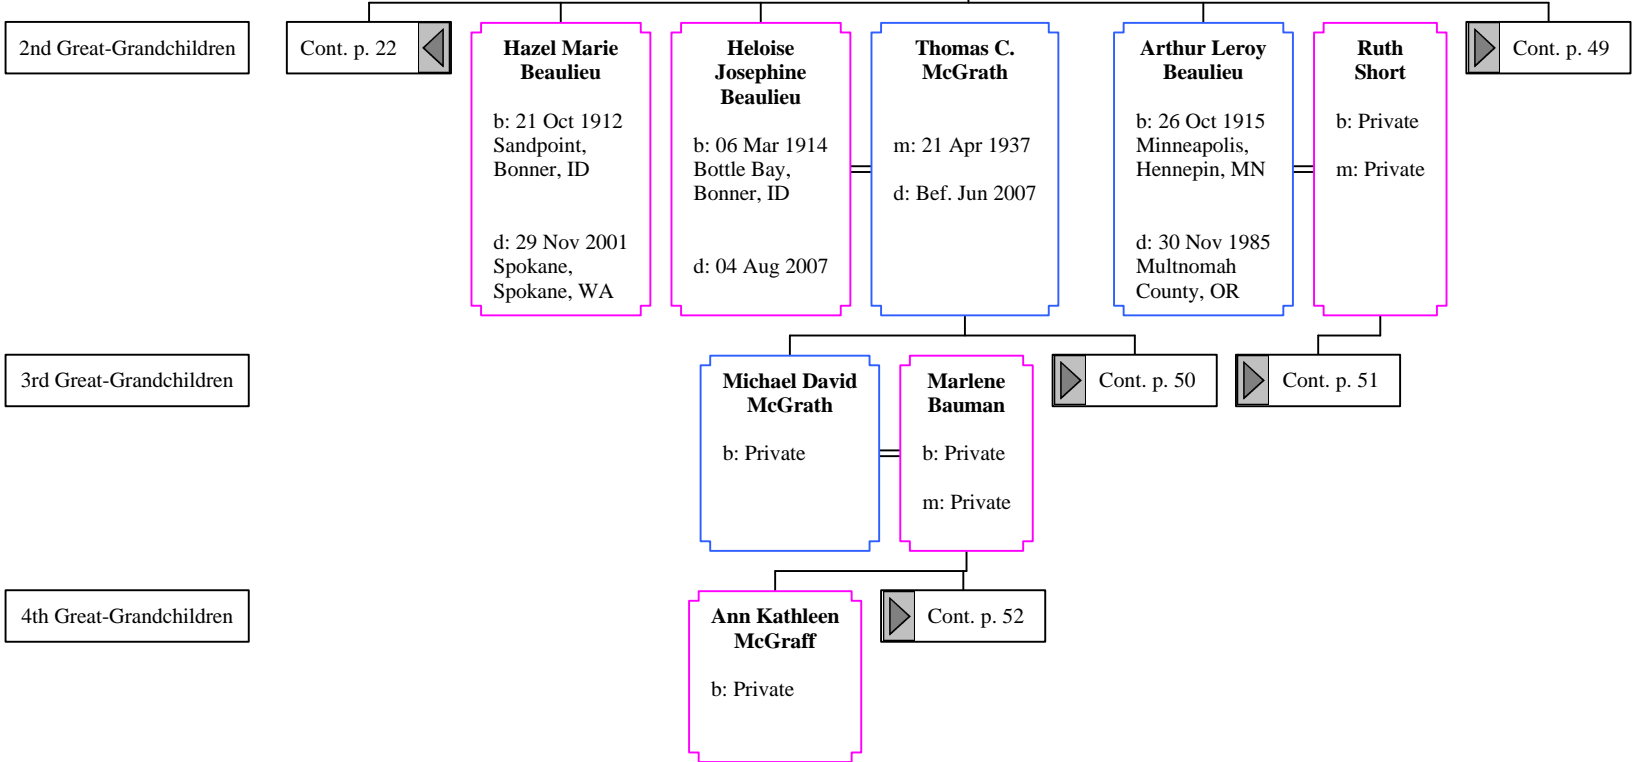

Descendants of John O'Brien (36 of 67)

Josephine Catherine Anderson
b: 21 Mar 1892
Moorhead, Clay, MN
d: 08 Jun 1970
Spokane, Spokane, WA

Henry Paul (Leopold) Beaulieu
b: 14 May 1882
Rice Lake, Barron, WI
m: 21 Sep 1909
Sandpoint, Bonner, ID
d: 17 Jul 1964
Spokane, Spokane, WA