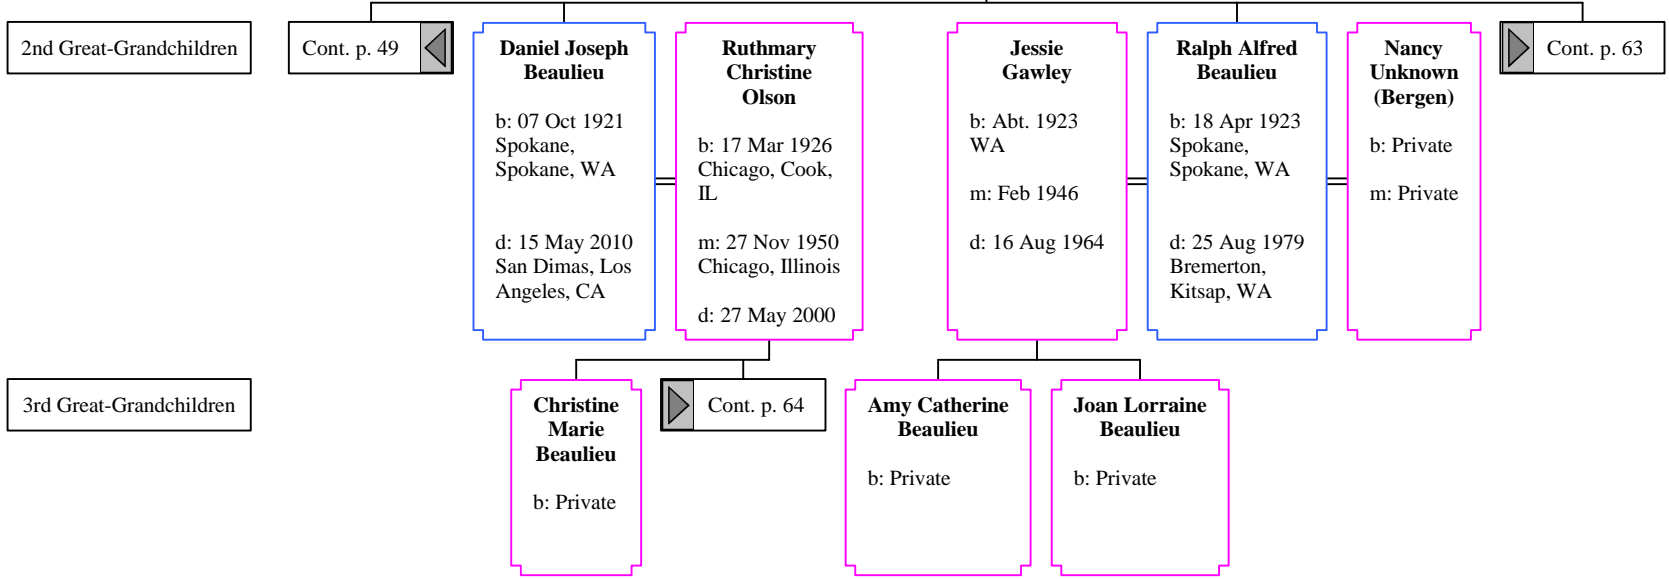

Descendants of John O'Brien (56 of 67)

Josephine Catherine Anderson
b: 21 Mar 1892
Moorhead, Clay, MN
d: 08 Jun 1970
Spokane, Spokane, WA

Henry Paul (Leopold) Beaulieu
b: 14 May 1882
Rice Lake, Barron, WI
m: 21 Sep 1909
Sandpoint, Bonner, ID
d: 17 Jul 1964
Spokane, Spokane, WA