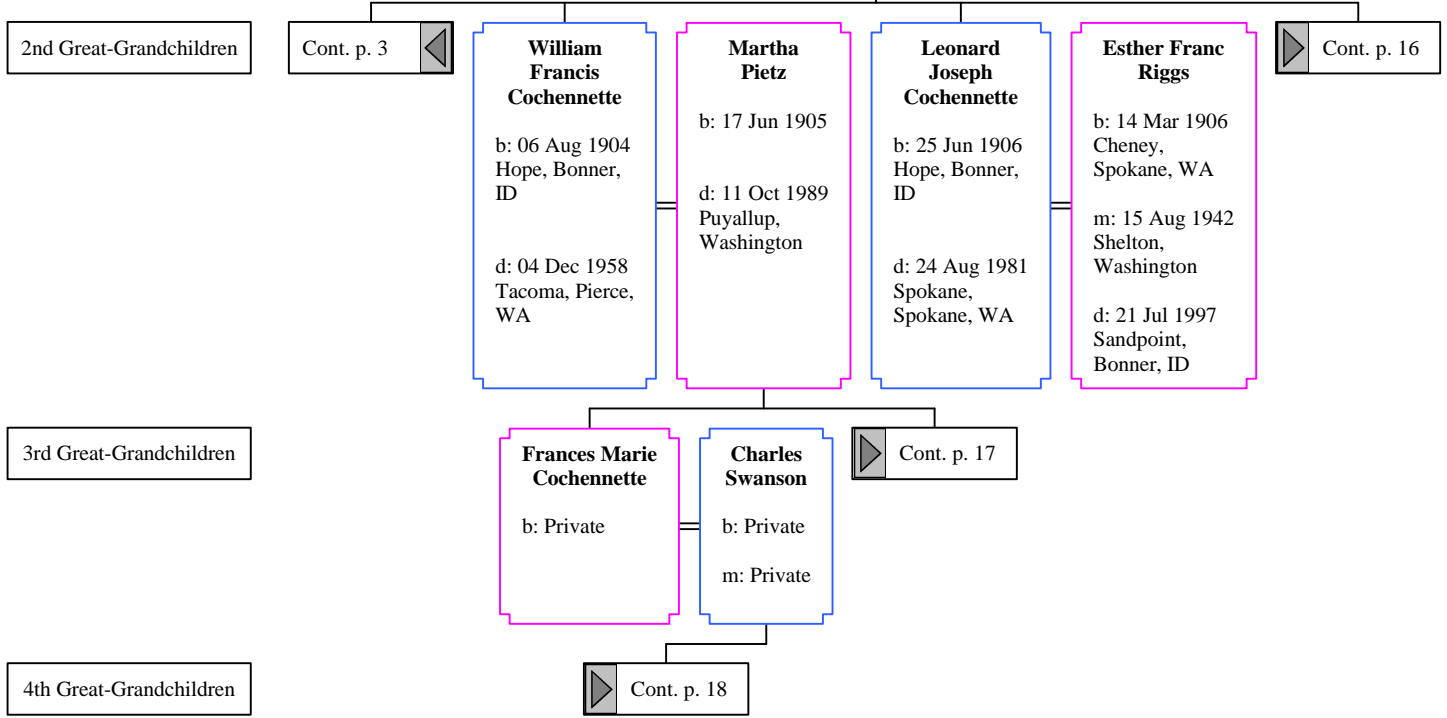

Descendants of John O'Brien (7 of 67)

Mary Jane (Molly) Anderson
b: 19 Oct 1882
Minnesota
d: 03 Mar 1920
Spokane,
Spokane, WA

William Francis Cochennette
b: 08 Apr 1874
Green Bay,
Wisconsin
m: 25 Dec 1903
Hope, Kootenai,
Idaho
d: 17 Dec 1941
Sandpoint,
Bonner, ID