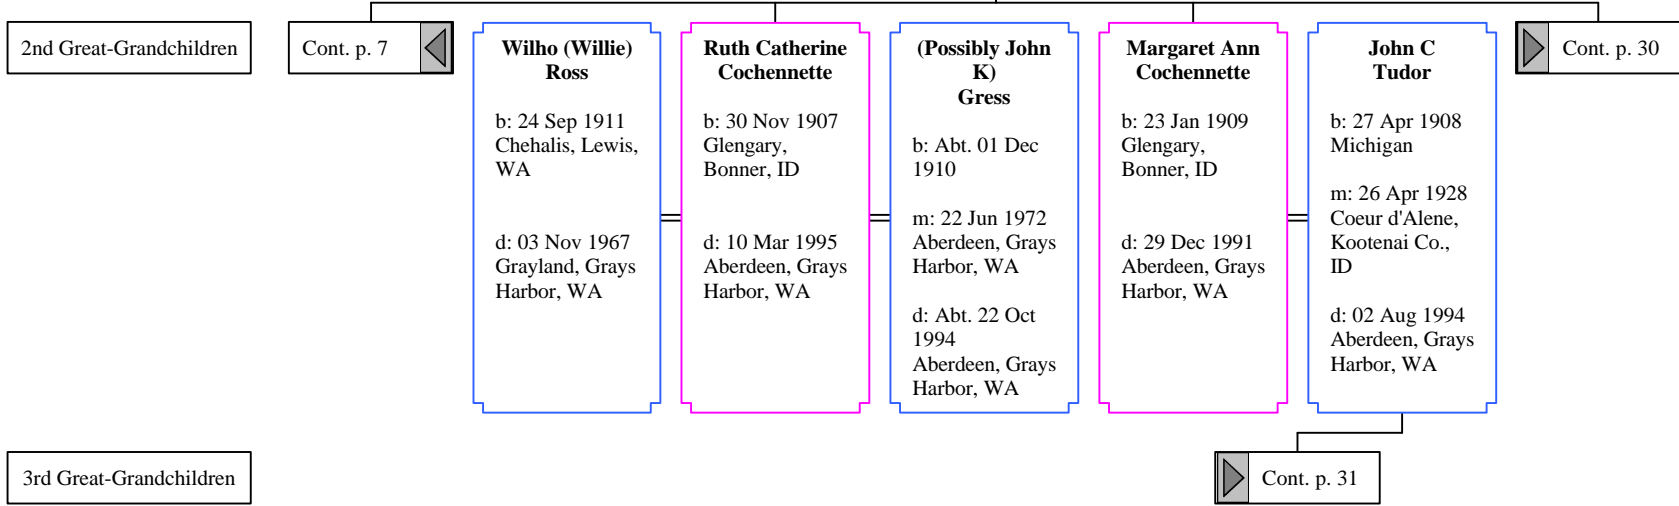

Descendants of John O'Brien (16 of 67)

Mary Jane (Molly) Anderson b: 19 Oct 1882 Minnesota d: 03 Mar 1920 Spokane, Spokane, WA	William Francis Cochennette b: 08 Apr 1874 Green Bay, Wisconsin m: 25 Dec 1903 Hope, Kootenai, Idaho d: 17 Dec 1941 Sandpoint, Bonner, ID