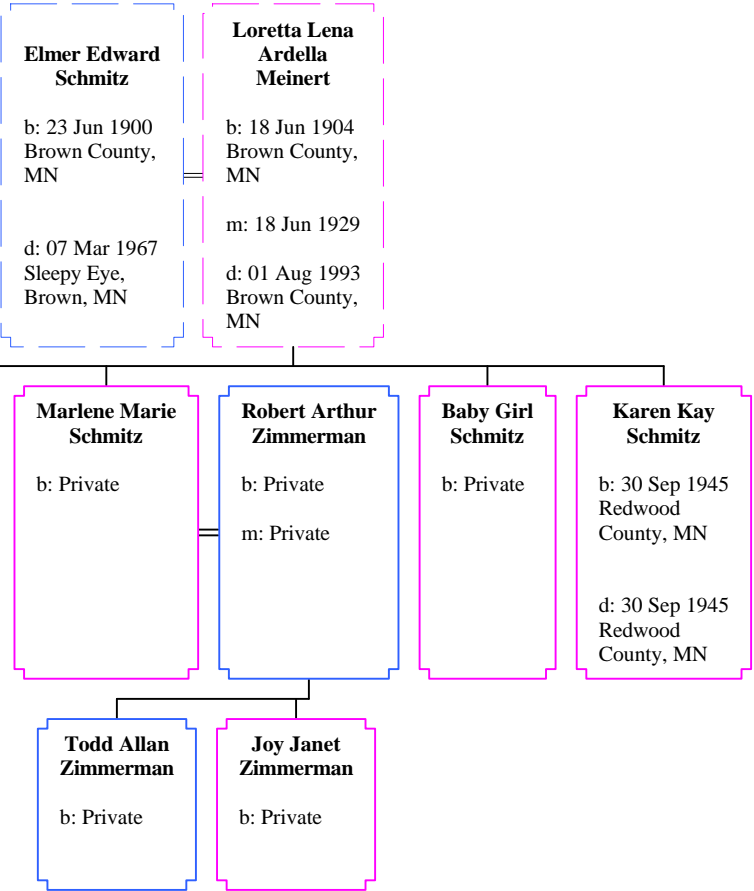

Descendants of John Schmitz (9 of 48)

2nd Great-Grandchildren

Cont. p. 4

3rd Great-Grandchildren