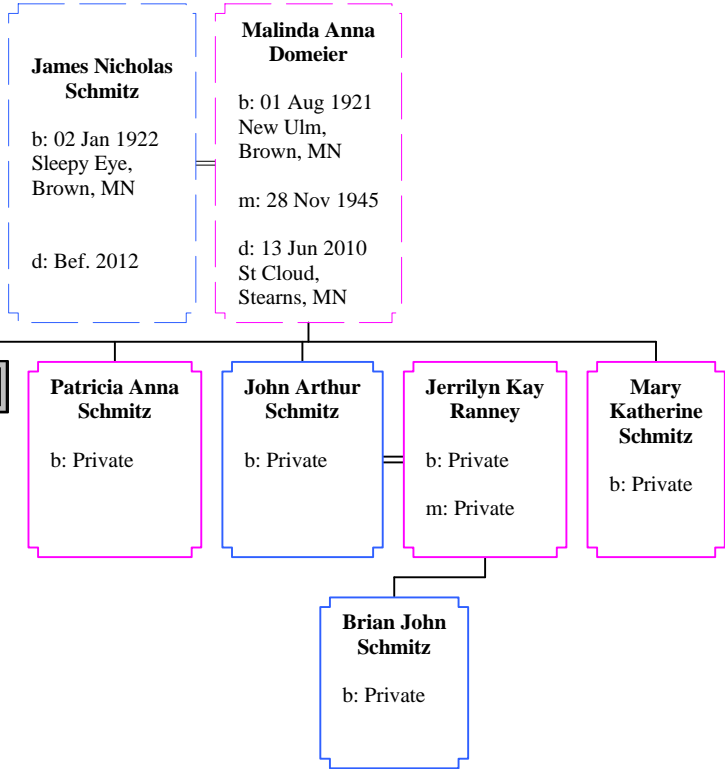

Descendants of John Schmitz (11 of 48)

2nd Great-Grandchildren

Cont. p. 5

3rd Great-Grandchildren