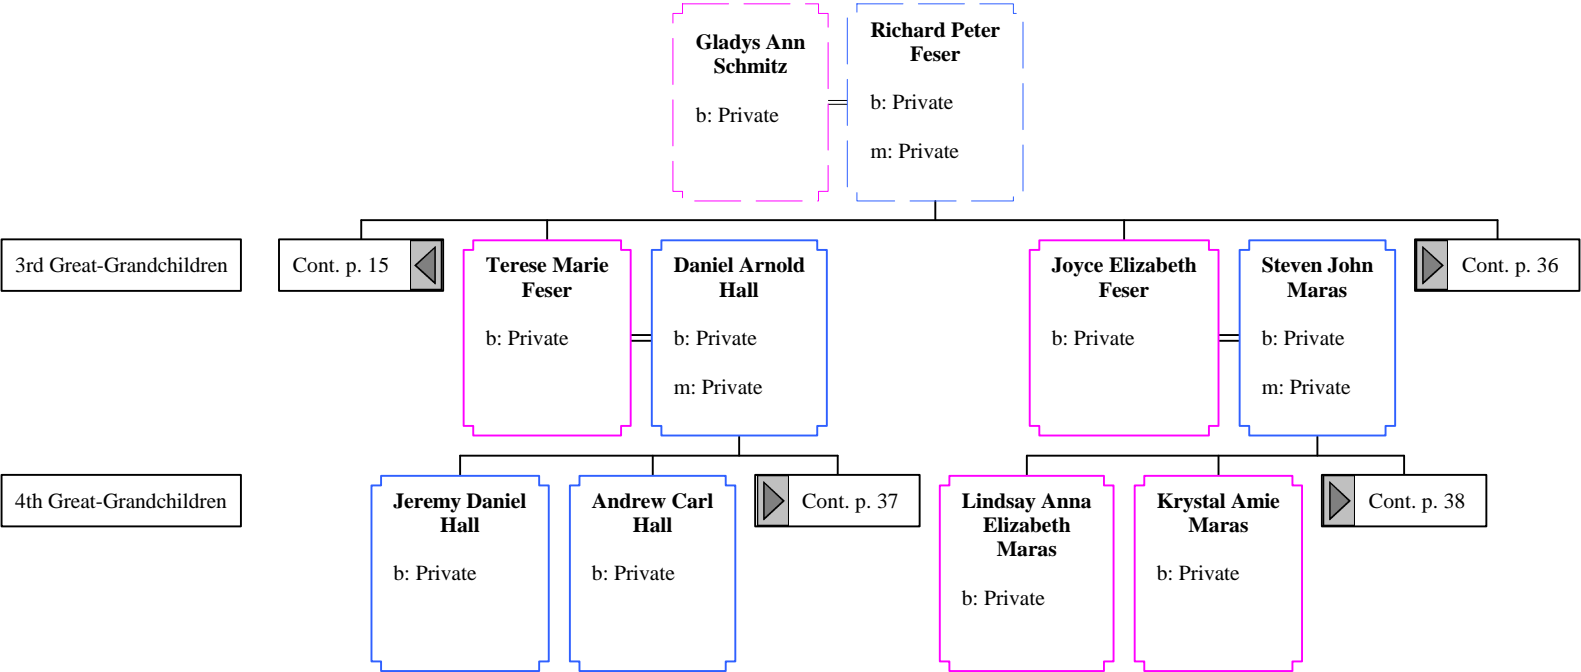

Loren Michael Schmitz
b: 04 Aug 1944
Springfield,
Brown, MN
d: 12 May 1967
Binh Dinh
Province, South
Vietnam

3rd Great-Grandchildren

Anthony Michael Schmitz
b: Private

Stephanie Marie Erickson
b: Private
m: Private

Daniel Leo Schmitz
b: Private

Peter John Schmitz
b: Private

Martha Mary Schmitz
b: Private

4th Great-Grandchildren

Amanda Marie Schmitz
b: Private

Descendants of John Schmitz (23 of 48)

Descendants of John Schmitz (24 of 48)

Ralph Ignatius Schmitz
b: 18 Nov 1905
MN
d: 20 Jul 1995
Brown County,
MN

Loyola Hilda Filzen
b: 05 Apr 1909
MN
m: 01 Jun 1932
Springfield,
Brown, MN
d: 21 Jul 1982
Olmstead
County, MN

Descendants of John Schmitz (25 of 48)