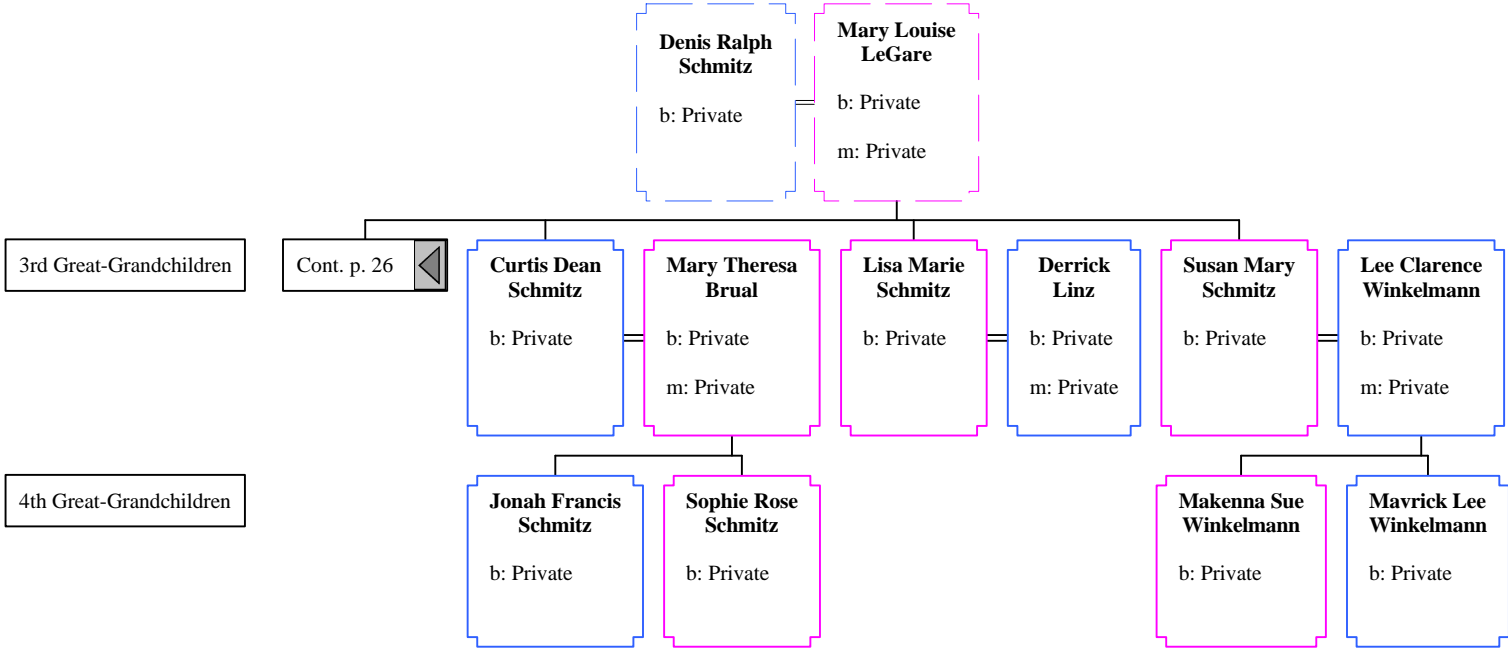

Descendants of John Schmitz (40 of 48)

Edward Peter Schmitz
b: 01 Jul 1924
Sleepy Eye,
Brown, MN
d: 24 Sep 2012
Sleepy Eye,
Brown, MN

Rita Anne Bauman
b: Private
m: Private

2nd Great-Grandchildren

Cont. p. 29