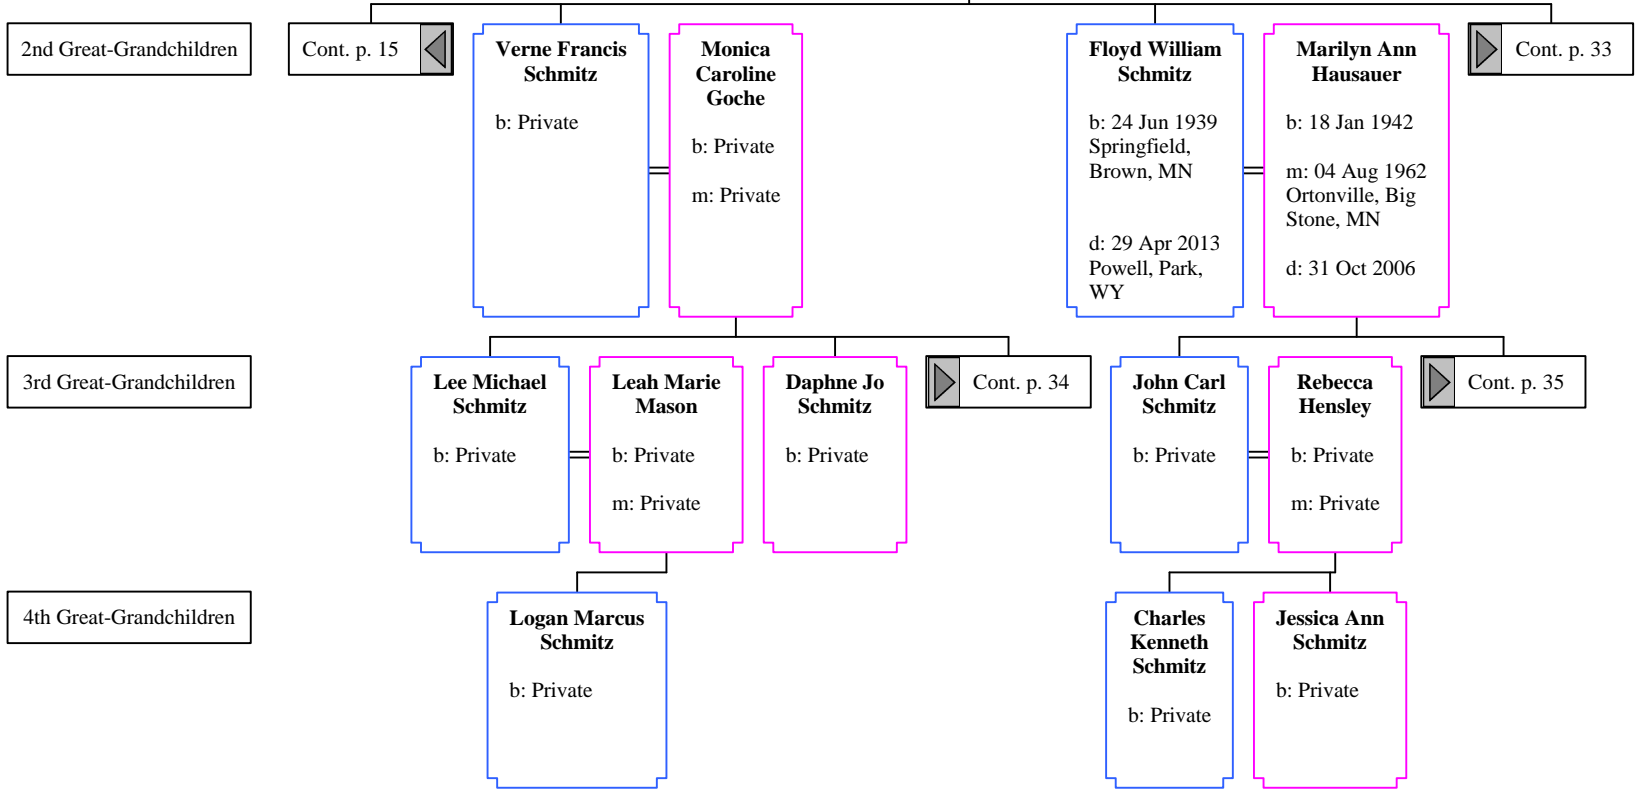

Daniel Leo Schmitz
b: Private

Peter John Schmitz
b: Private

Martha Mary Schmitz
b: Private

4th Great-Grandchildren

Amanda Marie Schmitz
b: Private

Descendants of John Schmitz (23 of 48)

Descendants of John Schmitz (24 of 48)

Ralph Ignatius Schmitz
b: 18 Nov 1905
MN
d: 20 Jul 1995
Brown County,
MN

Loyola Hilda Filzen
b: 05 Apr 1909
MN
m: 01 Jun 1932
Springfield,
Brown, MN
d: 21 Jul 1982
Olmstead
County, MN

Descendants of John Schmitz (25 of 48)