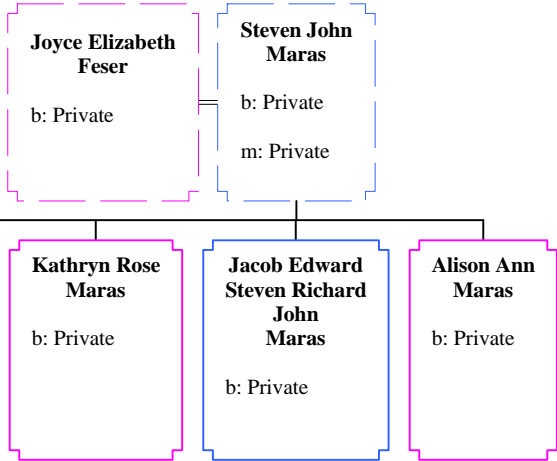

Descendants of John Schmitz (38 of 48)

4th Great-Grandchildren

Cont. p. 25