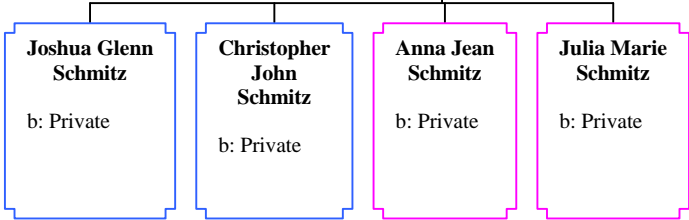

Descendants of John Schmitz (14 of 48)

Leonard Jacob Schmitz b: 11 Dec 1902 Brown County, MN d: 22 Aug 1966 Brown County, MN	Florence Emma Luther b: 30 Nov 1904 Germantown, Cottonwood, MN m: 24 Jun 1929 d: 08 Apr 1999 Springfield, Brown, MN

2nd Great-Grandchildren

3rd Great-Grandchildren

4th Great-Grandchildren