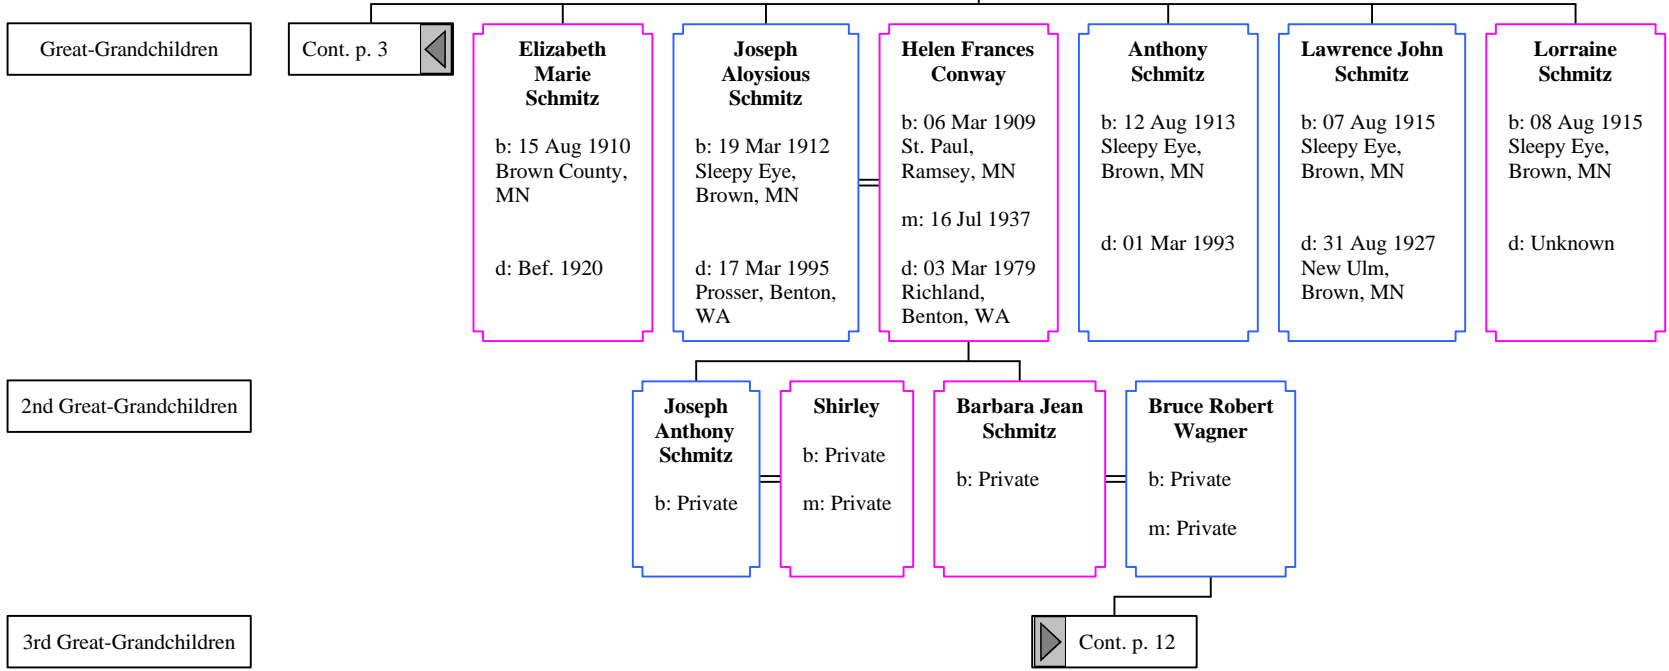

b: 01 Aug 1921
New Ulm,
Brown, MN

m: 28 Nov 1945

d: 13 Jun 2010
St Cloud,
Stearns, MN

Philip Joseph Schmitz

b: 13 Mar 1923
Sleepy Eye,
Brown, MN

d: 27 Jan 1994
Brown County,
MN

Cont. p. 10

2nd Great-Grandchildren

Cont. p. 11

Descendants of John Schmitz (6 of 48)

Great-Grandchildren

Cont. p. 2

2nd Great-Grandchildren

Descendants of John Schmitz (7 of 48)

<p>Edward Peter Schmitz</p> <p>b: 13 Nov 1870 Home, Brown, MN</p> <p>d: 29 Mar 1916 Mankato, Blue Earth, MN</p>	<p>Louisa (Lucy) Steffen</p> <p>b: 19 May 1876 Hastings, MN</p> <p>m: 21 Jun 1904 Sleepy Eye, Brown, MN</p> <p>d: 26 Jul 1964 Stearns County, MN</p>
--	---

Descendants of John Schmitz (8 of 48)

<p>Jacob Schmitz</p> <p>b: 06 Dec 1871 Albin, Brown, MN</p> <p>d: 10 Feb 1950 Springfield, Brown, MN</p>	<p>Mary Brandl</p> <p>b: 26 Jul 1874 Home Township, Brown, MN</p> <p>m: 24 May 1898 Sleepy Eye Lake, Brown, MN</p> <p>d: 25 Apr 1934 New Ulm, Brown, MN</p>
---	--

Great-Grandchildren

Cont. p. 4

Leonard Jacob Schmitz

b: 11 Dec 1902
Brown County, MN

d: 22 Aug 1966
Brown County, MN

Florence Emma Luther

b: 30 Nov 1904
Germantown, Cottonwood, MN

m: 24 Jun 1929