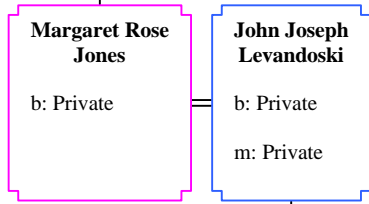

3rd Great-Grandchildren

Cont. p. 13 ◀