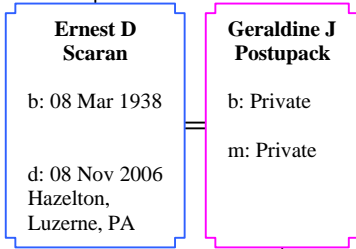

Great-Grandchildren

Cont. p. 16