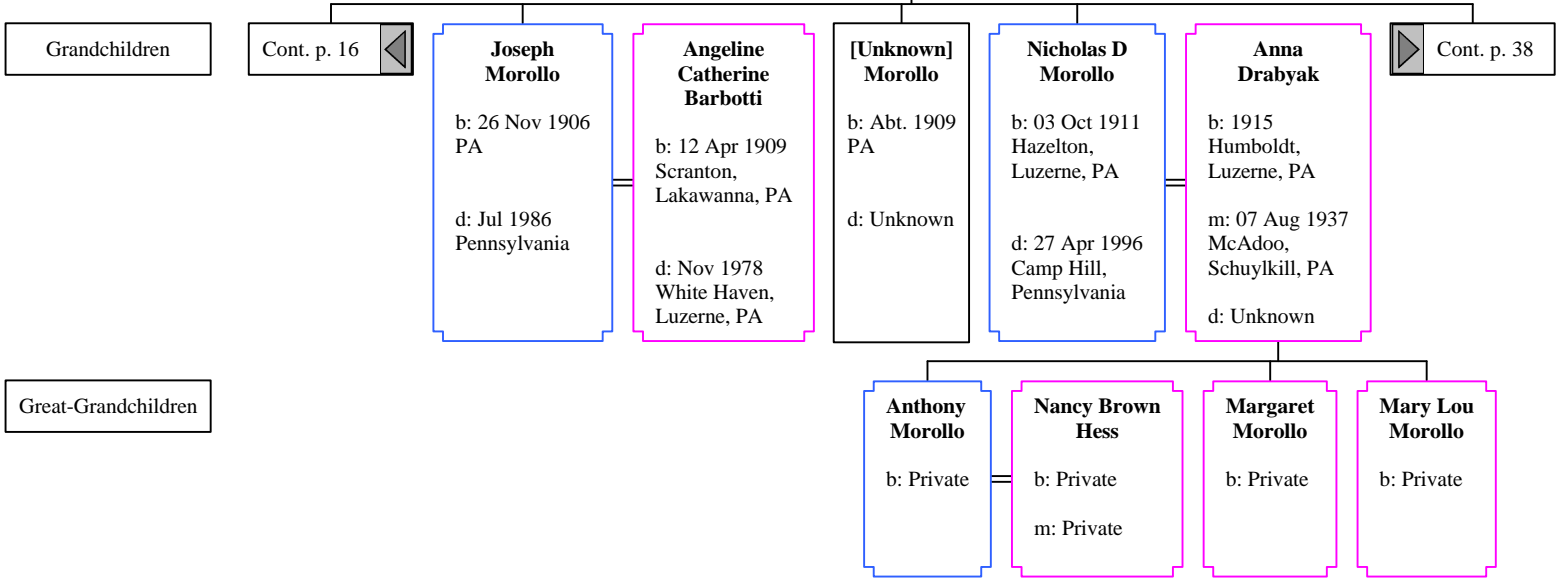

**Karen Lynn  
Jellison**  
b: Private  
m: Private

2nd Great-Grandchildren

Cont. p. 14 ◀

**Lawrence  
Ceaser  
Melf, Jr.**  
b: Private

**Katherine  
Frances  
Melf**  
b: Private

**Anthony  
Melf**  
b: Private

**Joseph Michael  
Melf**  
b: Private

*Descendants of Michele (Michael) Angarola (28 of 40)*

<b>Lucia Angarola</b> b: 07 May 1870 Italia  d: 13 May 1949 Hazleton, Luzerne, PA	<b>Antonio (Anthony) Morollo</b> b: Jan 1864 Italia  m: Bet. 1887 - 1888  d: 31 May 1927 Hazleton, Luzerne, PA
---	---