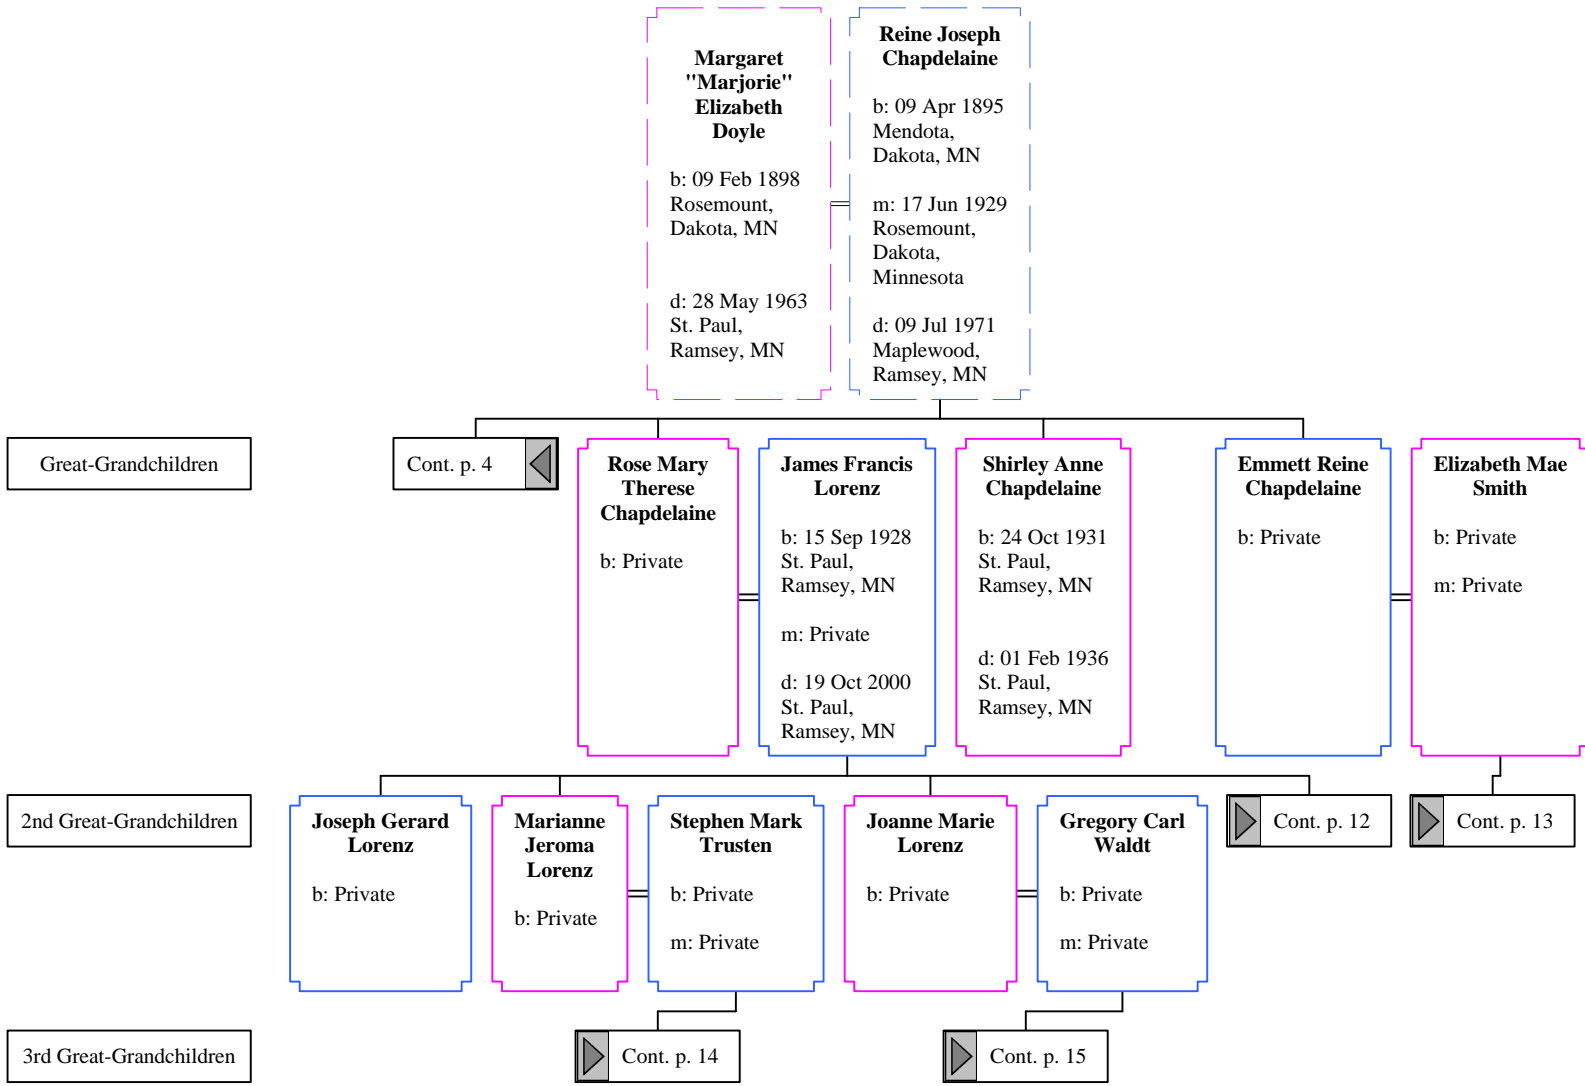

Descendants of Patrick Doyle (8 of 21)