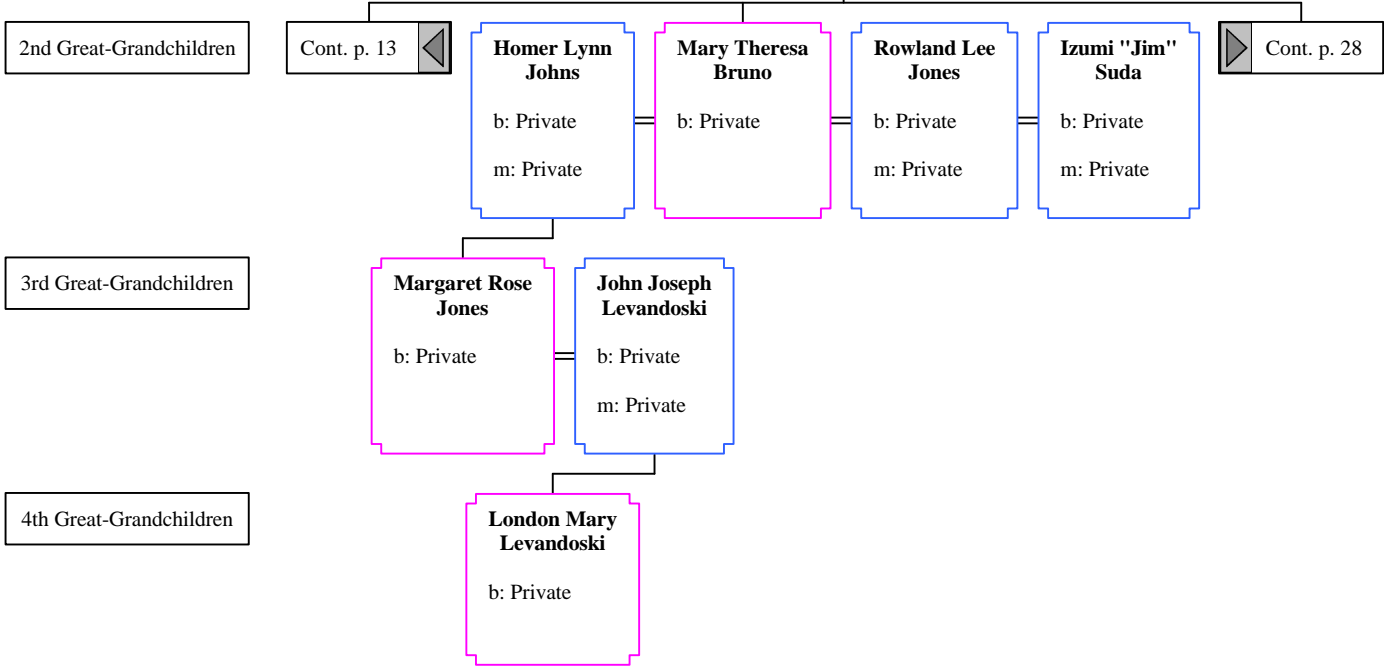

2nd Great-Grandchildren

Cont. p. 11

**Patricia Eileen Hogan**  
b: Private

**John William Hogan**  
b: Private

**Michael Gregory Hogan**  
b: Private

**Terrence Anthony Hogan**  
b: Private

**Thomas Joseph Hogan**  
b: Private

Cont. p. 27

*Descendants of Peter McLafferty (21 of 31)*

<b>Margaret Eugenia Conway</b> b: 11 Aug 1916 St. Paul, Ramsey, MN d: 30 Jul 1970 Fullerton, Orange, CA	<b>Anthony Joseph Bruno</b> b: 04 Oct 1913 Wilkes-Barre, Luzerne, PA m: 23 Jan 1947 Atlanta, Fulton, GA d: 02 Sep 1970 Placentia, Orange, CA
---	---