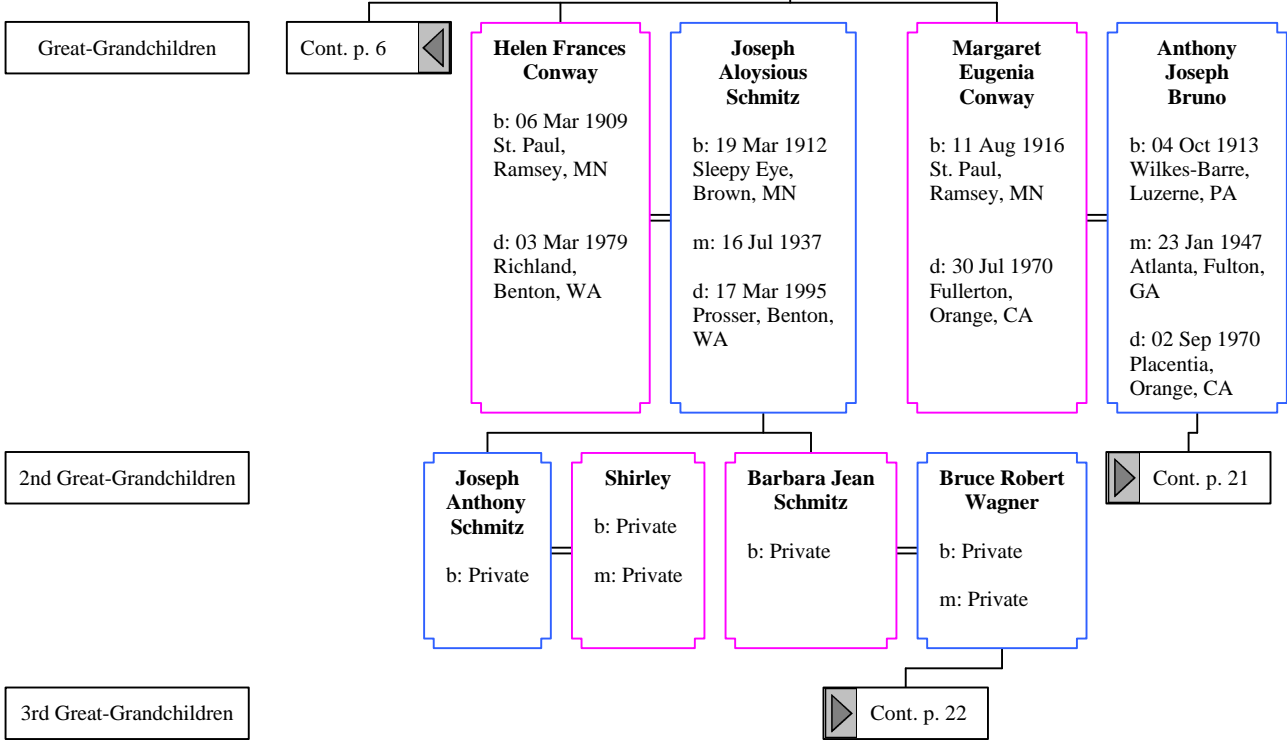

Descendants of Peter McLafferty (13 of 31)

James Henry Conway b: 06 Oct 1882 Rosemount, Dakota, MN d: 27 Jun 1961 Pasco, Franklin, WA	Marion (Mary) Frances Fay b: 22 Sep 1884 St. Paul, Ramsey, MN m: Jul 1908 St. Paul, Ramsey, MN d: 23 Apr 1966 Richland, Benton, WA