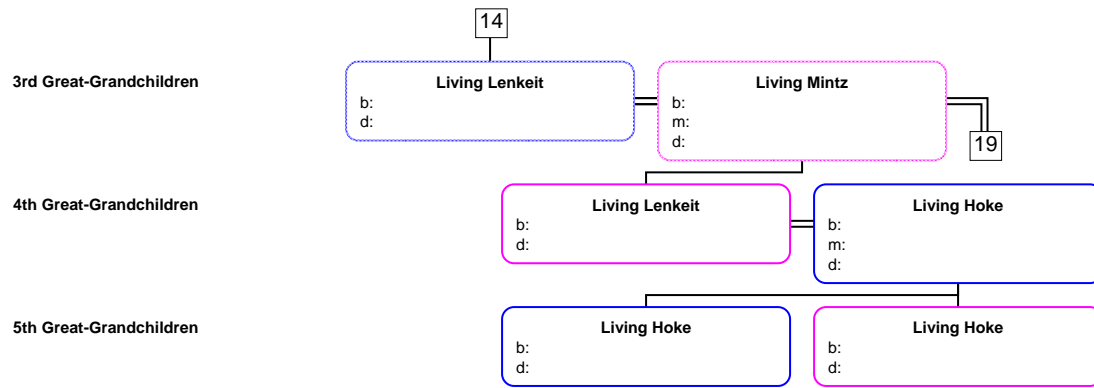

Living Bonney
b:
m:
d:

16

20

2nd Great-Grandchildren

3rd Great-Grandchildren

2nd Great-Grandchildren

Elizabeth Lorraine May Wagner
b: 07 May 1924 New York, NY
d: 05 Sep 1969 in San Pedro,
Los Angeles, CA

Heinz Wilhelm "William" Lenkeit
b: 28 Dec 1918 Essen, North
Rhine-Westphalia, Germany
m: 10 Nov 1946 in Mineola,
Long Island, New York
d: 05 Nov 1980 in Idyllwild, CA

3rd Great-Grandchildren

16 | 16

Living Lenkeit
b:
d:

Living Pingitore
b:
m:
d:

22

3rd Great-Grandchildren

18

b:
d:
Living Lenkeit