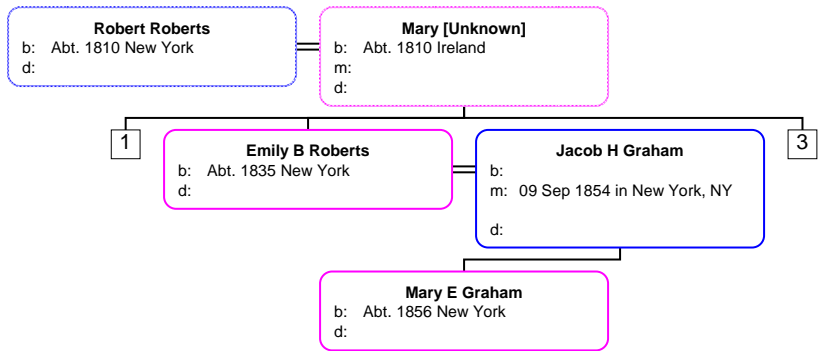

# Descendants of Robert Roberts

Children

Children

Grandchildren

Children

Children

Grandchildren

Grandchildren

Children

**Helen M Roberts**  
b: Abt. 1838 New York  
d: 28 Nov 1870 in Kings  
County, NY

**John Henry Miner**  
b: 01 Oct 1835 Port Chester,  
Westchester, NY  
m: 19 Sep 1861 in New York  
d: 05 Mar 1900 in New York,  
NY

Grandchildren

8

**Adrian Islan Miner**  
b: 29 Sep 1866 New York  
d: 12 Jul 1940 in Alameda  
County, California

**Laura M Burnham**  
b: 29 May 1866 New York  
m: 25 Nov 1891 in Campbell  
County, KY  
d: 09 Dec 1954 in Alameda  
County, California