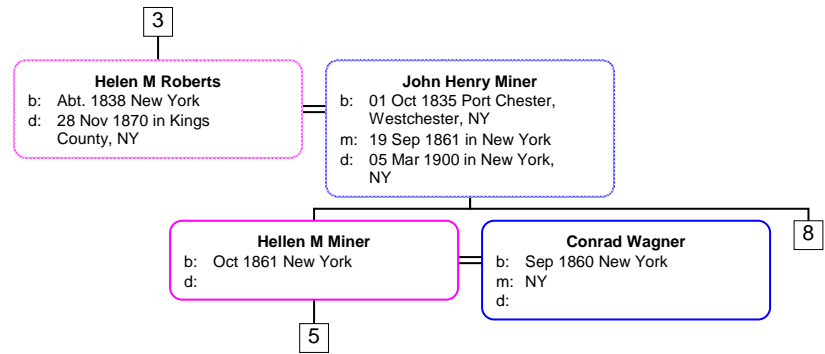

# Descendants of Robert Roberts

Children

Children

Grandchildren

Children

Children

Grandchildren

Grandchildren

Great-Grandchildren

Grandchildren

Great-Grandchildren

Grandchildren

Great-Grandchildren

Children

Grandchildren

Great-Grandchildren

Children

**Helen M Roberts**  
b: Abt. 1838 New York  
d: 28 Nov 1870 in Kings  
County, NY

**John Henry Miner**  
b: 01 Oct 1835 Port Chester,  
Westchester, NY  
m: 19 Sep 1861 in New York  
d: 05 Mar 1900 in New York,  
NY

Grandchildren

8

**Adrian Islan Miner**  
b: 29 Sep 1866 New York  
d: 12 Jul 1940 in Alameda  
County, California

**Laura M Burnham**  
b: 29 May 1866 New York  
m: 25 Nov 1891 in Campbell  
County, KY  
d: 09 Dec 1954 in Alameda  
County, California