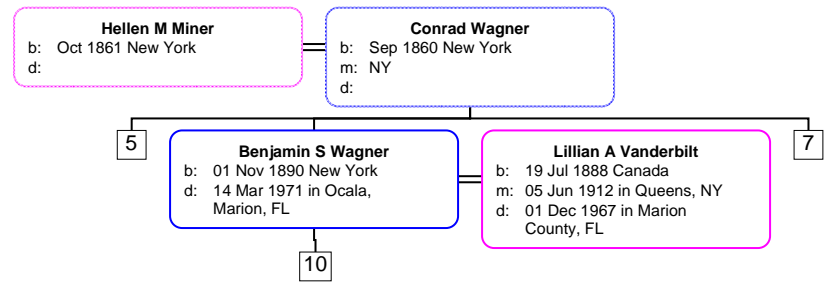

Grandchildren

Great-Grandchildren