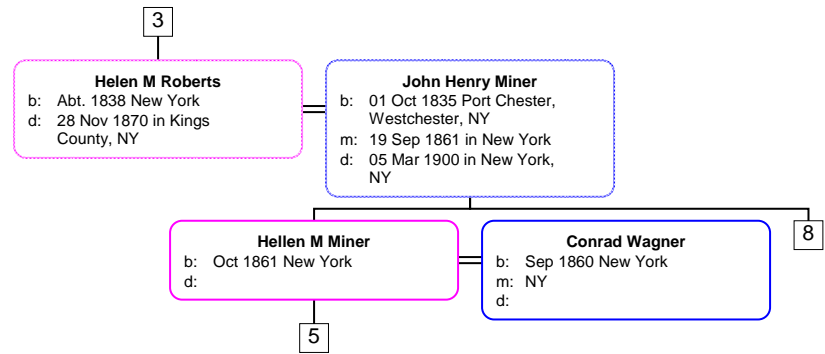

Descendants of Robert Roberts

Children

Children

Grandchildren

Children

Children

Grandchildren

Grandchildren

Great-Grandchildren

Grandchildren

Great-Grandchildren

Grandchildren

Great-Grandchildren

Children

Grandchildren

Great-Grandchildren

4th Great-Grandchildren

3rd Great-Grandchildren

4th Great-Grandchildren

Great-Grandchildren

8

Emma Eliza Miner
b: 29 Nov 1892 Elmhurst,
Queens, NY
d:

Robert B Tully
b: 1889 New York
m: Abt. 1915 in New York
d: Bef. 1940